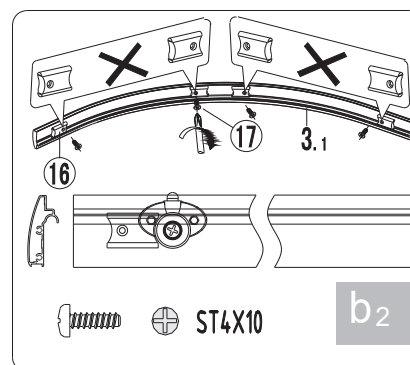

Bronx S2030

PL Instrukcja montażu i konserwacji
EN Installation and maintenance
DE Montage- und Wartungsanleitung
RU Инструкция по установке и уходу

OMNIRE

Enjoy home, every day.

W zestawie / Included / Im Lieferumfang / В комплекте

2.