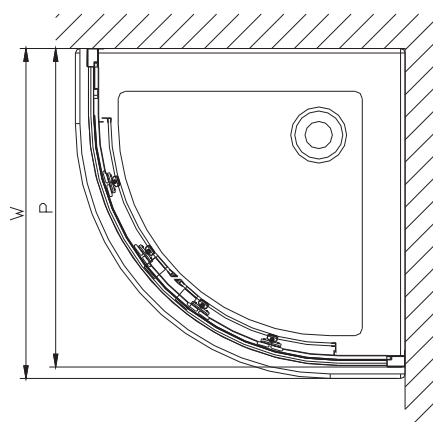

# OMNIRE

Enjoy home, every day.

W zestawie / Included / Im Lieferumfang / В комплекте

regulacja

90

88,5-91 cm