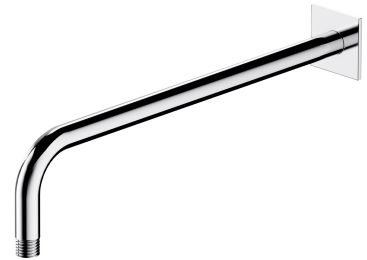

SHOWER ARM | wall-mounted shower arm, 40 cm

Finish: polished chrome (CR)

Technologies

The product's coating, made using advanced galvanization technology, is durable and easy to clean.

The product is made of high quality A-grade brass.

Flow characteristics

- working pressure 1-5 bar

Specification

- brass
- length: 40 cm
- 1/2" water connection
- 1/2" shower head connection