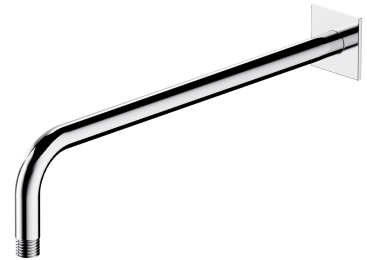

## SHOWER ARM | wall-mounted shower arm, 40 cm

---

Finish: polished chrome (CR)

## Flow characteristics

---

- working pressure 1-5 bar

## Specification

---

- brass
- length: 40 cm
- 1/2" water connection
- 1/2" shower head connection