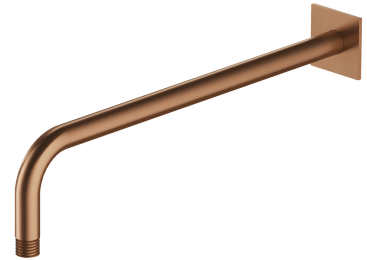

## SHOWER ARM | wall-mounted shower arm, 40 cm

---

Finish: brushed copper (CPB)

## Technologies

---

The product is coated using the advanced PVD technology which guarantees highest possible durability, offers exceptional resistance to damage and facilitates cleaning.

The product is made of high quality A-grade brass.

## Flow characteristics

---

- working pressure 1-5 bar

## Specification

---

- brass
- length: 40 cm
- 1/2" water connection
- 1/2" shower head connection