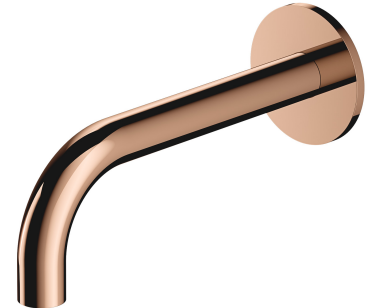

Y | long wall-mounted bath spout

Finish: polished copper (CP)

Certificates: Polish Declaration of Performance (B marking), Polish Hygienic Certificate PZH

Technologies

Thanks to the AIR WATER technology, the water is soft and pleasant to the touch. The stream does not spray and it is quiet and consistent, even if any variations in water pressure occur.

The product is coated using the advanced PVD technology which guarantees the highest possible durability and facilitates cleaning.

The product is made of high quality A-grade brass.

Flow characteristics

- working pressure 1-5 bar
- acoustic group: I

Specification

- brass
- spout reach: 21 cm
- rosette dimensions: \varnothing 8 cm
- 1/2" water connection