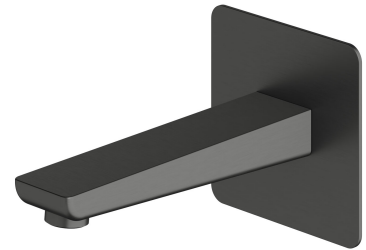

PARMA | wall-mounted bath spout

Finish: brushed graphite (GR)

The OMNIRES PARMA collection stands out with its minimalist, elegant design. A well-balanced form with rounded edges proves light and subtle. Well thought-out solutions give the collection a timeless character.

Graphite is an intriguing finishing in the shade of metallic grey, with a satin, brushed surface.

Design: Janusz Langner, OMNIRES Studio

Certificates: Polish Declaration of Performance (B marking)

Technologies

Thanks to the AIR WATER technology, the water is soft and pleasant to the touch. The stream does not spray and it is quiet and consistent, even if any variations in water pressure occur.

The product is made of high quality A-grade brass.

Flow characteristics

- working pressure 1-5 bar
- water flow at 3 bar: 21 l/min
- acoustic group: II

Specification

- brass
- spout reach: 17 cm
- rosette dimensions: 11 x 11 cm
- 1/2" water connection