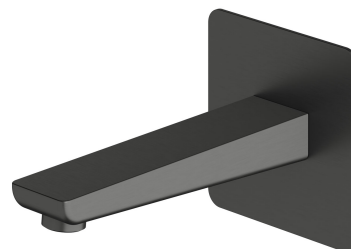

PARMA | wall-mounted bath spout

Finish: brushed graphite (GR)

The OMNIRES PARMA collection stands out with its minimalist, elegant design. A well-balanced form with rounded edges proves light and subtle. Well thought-out solutions give the collection a timeless character.

Graphite is an intriguing finishing in the shade of metallic grey, with a satin, brushed surface.

Design: Janusz Langner, OMNIRES Studio

Certificates: Polish Declaration of Performance (B marking)

Technologies

Thanks to the AIR WATER technology, the water is soft and pleasant to the touch. The stream does not spray and it is quiet and consistent, even if any variations in water pressure occur.

The product is made of high quality A-grade brass.

Flow characteristics

- working pressure 1-5 bar
- water flow at 3 bar: 21 l/min
- noise class: II

Specification

- brass
- spout reach: 17 cm
- rosette dimensions: 11 x 11 cm
- 1/2" water connection