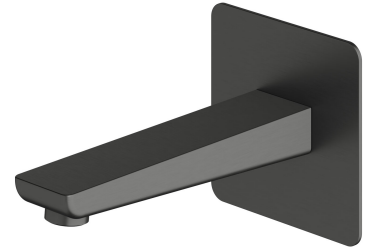

PARMA | wall-mounted bath spout

Finish: graphite (GR)

The OMNIRES PARMA collection stands out with its minimalist, elegant design. A well-balanced form with rounded edges proves light and subtle. Well thought-out solutions give the collection a timeless character.

Graphite is an intriguing finishing in the shade of metallic grey, with a satin, brushed surface.

Design: Janusz Langner, OMNIRES Studio

Certificates: Polish Declaration of Performance (B marking)

Technologies

The product is made of high quality A-grade brass.

Flow characteristics

- working pressure 1-5 bar
- water flow at 3 bar: 21 l/min
- noise class: II

Specification

- brass
- spout reach: 17 cm
- rosette dimensions: 11 x 11 cm
- 1/2" water connection