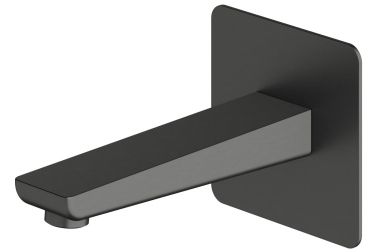

PARMA | wall-mounted bath spout

Finish: brushed graphite (GR)

The OMNIRES PARMA collection stands out with its minimalist, elegant design. A well-balanced form with rounded edges proves light and subtle. Well thought-out solutions give the collection a timeless character.

Graphite is an intriguing finishing in the shade of metallic grey, with a satin, brushed surface.

Design: Janusz Langner, OMNIRES Studio

Certificates: Polish Declaration of Performance (B marking)

Technologies

The product is made of high quality A-grade brass.

Flow characteristics

- water flow at 3 bar: 21 l/min
- working pressure 1-5 bar
- noise class: II

Specification

- brass
- spout reach: 17 cm
- rosette dimensions: 11 x 11 cm
- 1/2" water connection