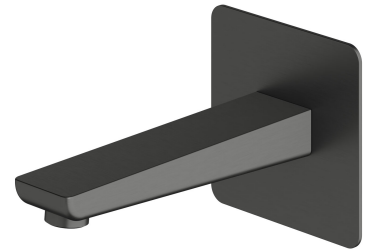

## PARMA | wall-mounted bath spout

---

### Finish: graphite (GR)

The OMNIRES PARMA collection stands out with its minimalist, elegant design. A well-balanced form with rounded edges proves light and subtle. Well thought-out solutions give the collection a timeless character.

Graphite is an intriguing finishing in the shade of metallic grey, with a satin, brushed surface.

Design: Janusz Langner, OMNIRES Studio

Certificates: Polish Declaration of Performance (B marking)

## Specification

---

- brass
- spout reach: 17 cm
- rosette dimensions: 11 x 11 cm
- 1/2" water connection