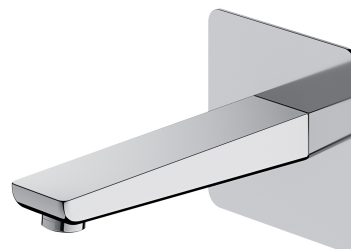

PARMA | wall-mounted bath spout

Finish: polished chrome (CR)

The OMNIRES PARMA collection stands out with its minimalist, elegant design. A well-balanced form with rounded edges proves light and subtle. Well thought-out solutions give the collection a timeless character.

Chrome is a versatile finishing in a silvery colour, with the perfectly even and lustrous surface.

Design: Janusz Langner, OMNIRES Studio

Certificates: Polish Declaration of Performance (B marking)

Technologies

Thanks to the AIR WATER technology, the water is soft and pleasant to the touch. The stream does not spray and it is quiet and consistent, even if any variations in water pressure occur.

The product's coating, made using advanced galvanization technology, is durable and easy to clean.

The mixer's body is made of high quality A-grade brass.

Flow characteristics

- water flow at 3 bar: 21 l/min
- working pressure 1-5 bar
- noise class: II

Specification

- brass
- spout reach: 17 cm
- rosette dimensions: 11 x 11 cm
- 1/2" water connection