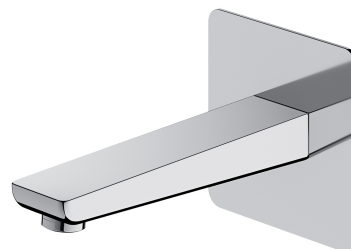

## PARMA | wall-mounted bath spout

---

### Finish: polished chrome (CR)

The OMNIRES PARMA collection stands out with its minimalist, elegant design. A well-balanced form with rounded edges proves light and subtle. Well thought-out solutions give the collection a timeless character.

Chrome is a versatile finishing in a silvery colour, with the perfectly even and lustrous surface.

Design: Janusz Langner, OMNIRES Studio

Certificates: Polish Declaration of Performance (B marking)

## Specification

---

- brass
- spout reach: 17 cm
- rosette dimensions: 11 x 11 cm
- 1/2" water connection