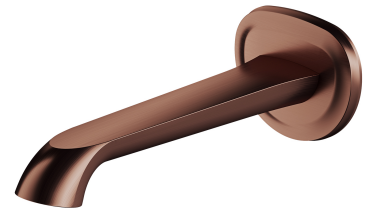

## ARMANCE | wall-mounted bath spout

---

**Finish: brushed antique copper (ORB)**

The OMNIRES ARMANCE collection features modern form with creative references to traditional style. It stands out thanks to its perfect design, decorative details and its romantic aesthetics.

Antique copper is an expressive finishing in a red-brown shade, with brushed texture and vintage character.

Certificates: Polish Declaration of Performance (B marking), Polish Hygienic Certificate PZH

## Technologies

---

The product is made of high quality A-grade brass.

## Specification

---

- brass
- spout reach: 22 cm
- rosette dimensions: 8.3 x 10 cm
- 1/2" water connection