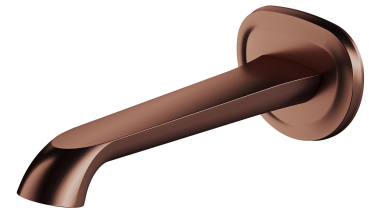

## ARMANCE | wall-mounted bath spout

---

**Finish: brushed antique copper (ORB)**

The OMNIRES ARMANCE collection features modern form with creative references to traditional style. It stands out thanks to its perfect design, decorative details and its romantic aesthetics.

Antique copper is an expressive finishing in a red-brown shade, with brushed texture and vintage character.

Certificates: Polish Declaration of Performance (B marking), Polish Hygienic Certificate PZH

The product is made of high quality A-grade brass.

## Specification

---

- brass
- spout reach: 22 cm
- rosette dimensions: 8.3 x 10 cm
- 1/2" water connection