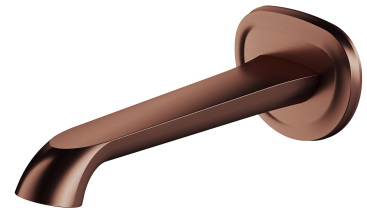

## ARMANCE | wall-mounted bath spout

---

**Finish:** brushed antique copper (ORB)

The OMNIRES ARMANCE collection features modern form with creative references to traditional style. It stands out thanks to its perfect design, decorative details and its romantic aesthetics.

Antique copper is an expressive finishing in a red-brown shade, with brushed texture and vintage character.

Certificates: Polish Declaration of Performance (B marking), Polish Hygienic Certificate PZH

## Technologies

---

The product is made of high quality A-grade brass.

## Specification

---

- brass
- spout reach: 22 cm
- rosette dimensions: 8.3 x 10 cm
- 1/2" water connection