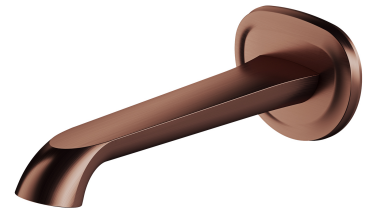

ARMANCE | wall-mounted bath spout

Finish: brushed antique copper (ORB)

The OMNIRES ARMANCE collection features modern form with creative references to traditional style. It stands out thanks to its perfect design, decorative details and its romantic aesthetics.

Antique copper is an expressive finishing in a red-brown shade, with brushed texture and vintage character.

Certificates: Polish Declaration of Performance (B marking), Polish Hygienic Certificate PZH

Technologies

Thanks to the AIR WATER technology, the water is soft and pleasant to the touch. The stream does not spray and it is quiet and consistent, even if any variations in water pressure occur.

The product is made of high quality A-grade brass.

Flow characteristics

- working pressure 1-5 bar
- noise class: II

Specification

- brass
- spout reach: 22 cm
- rosette dimensions: 8.3 x 10 cm
- 1/2" water connection