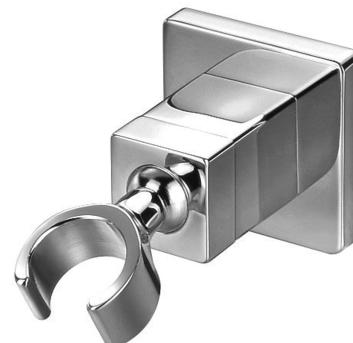

BRACKET | wall bracket

Finish: polished chrome (CR)

Technologies

The product is made of high quality A-grade brass.

Flow characteristics

- working pressure 1-5 bar

Specification

- brass, adjustable
- rosette dimensions: 5 x 5 cm
- distance from the wall: 9 cm