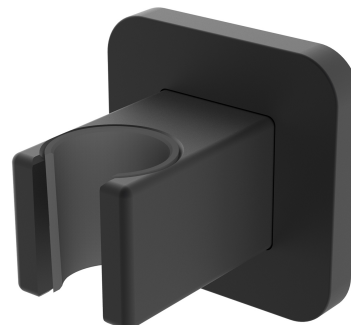

## BRACKET | wall bracket

---

Finish: matt black (BLM)

## Technologies

---

The product is made of high quality A-grade brass.

## Flow characteristics

---

- working pressure 1-5 bar

## Specification

---

- brass
- rosette dimensions: 6 x 6 cm, distance from the wall: 5.5 cm
- protective insert