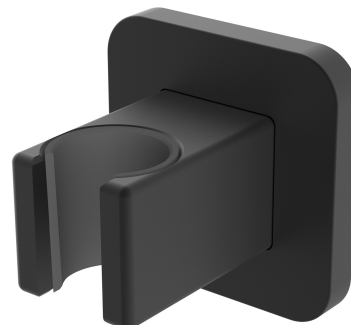

BRACKET | wall bracket

Finish: matt black (BLM)

Technologies

The product is made of high quality A-grade brass.

Flow characteristics

- working pressure 1-5 bar

Specification

- brass
- rosette dimensions: 6 x 6 cm, distance from the wall: 5.5 cm
- protective insert