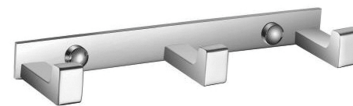

## UNI | triple hook

---

Finish: polished chrome (CR)

Universal form of the product allows it to be easily combined with products from other collections of bathroom accessories.

Chrome is a versatile finishing in a silvery colour, with the perfectly even and lustrous surface.

## Specification

---

- brass
- width: 19 cm, height: 2 cm, distance from the wall: 4 cm