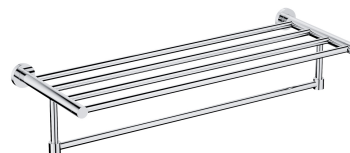

MODERN PROJECT | towel shelf, 60 cm

Finish: polished chrome (CR)

MODERN PROJECT accessories collection has a solid clean form and minimalist design. The perfectly defined, circle-based shapes give the collection a timeless and modern look.

Chrome is a versatile finishing in a silvery colour, with the perfectly even and lustrous surface.

Technologies

The product's coating, made using advanced galvanization technology, is durable and easy to clean.

The product is made of high quality A-grade brass.

Specification

- brass
- width: 60 cm, height: 13 cm, distance from the wall: 21 cm