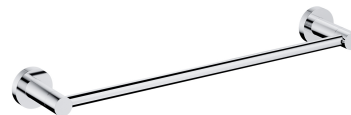

MODERN PROJECT | towel rail, 40 cm

Finish: polished chrome (CR)

MODERN PROJECT accessories collection has a solid clean form and minimalist design. The perfectly defined, circle-based shapes give the collection a timeless and modern look.

Chrome is a versatile finishing in a silvery colour, with the perfectly even and lustrous surface.

Technologies

The product's coating, made using advanced galvanization technology, is durable and easy to clean.

The product is made of high quality A-grade brass.

Specification

- brass
- width: 40 cm, height: 4 cm, distance from the wall: 7 cm