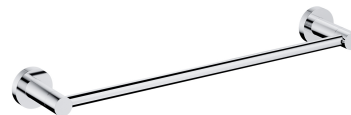

## MODERN PROJECT | towel rail, 40 cm

---

Finish: polished chrome (CR)

MODERN PROJECT accessories collection has a solid clean form and minimalist design. The perfectly defined, circle-based shapes give the collection a timeless and modern look.

Chrome is a versatile finishing in a silvery colour, with the perfectly even and lustrous surface.

## Specification

---

- brass
- width: 40 cm, height: 4 cm, distance from the wall: 7 cm