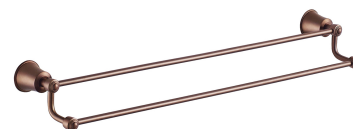

ART LINE | double towel rail , 65 cm

Finish: brushed antique copper (ORB)

ART LINE accessories collection is characterized by slender contours, delicate lines and sophisticated details. It is distinguished by classic, stylized elements, kept in a romantic aesthetics.

Antique copper is an expressive finishing in a red-brown shade, with brushed texture and vintage character.

Technologies

The product is made of high quality A-grade brass.

Specification

- brass
- width: 65 cm, height: 8 cm, distance from the wall: 13 cm