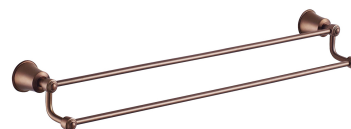

## ART LINE | double towel rail , 65 cm

---

Finish: brushed antique copper (ORB)

ART LINE accessories collection is characterized by slender contours, delicate lines and sophisticated details. It is distinguished by classic, stylized elements, kept in a romantic aesthetics.

Antique copper is an expressive finishing in a red-brown shade, with brushed texture and vintage character.

## Specification

---

- brass
- width: 65 cm, height: 8 cm, distance from the wall: 13 cm