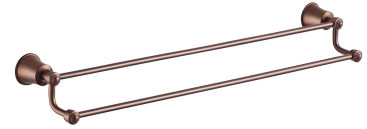

ART LINE | double towel rail , 65 cm

Finish: brushed antique copper (ORB)

ART LINE accessories collection is characterized by slender contours, delicate lines and sophisticated details. It is distinguished by classic, stylized elements, kept in a romantic aesthetics.

Antique copper is an expressive finishing in a red-brown shade, with brushed texture and vintage character.

Technologies

The product is made of high quality A-grade brass.

Specification

- brass
- width: 65 cm, height: 8 cm, distance from the wall: 13 cm