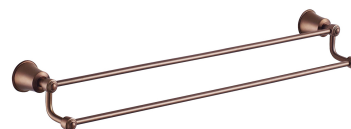

ART LINE | double towel rail , 65 cm

Finish: antique copper (ORB)

ART LINE accessories collection is characterized by slender contours, delicate lines and sophisticated details. It is distinguished by classic, stylized elements, kept in a romantic aesthetics.

Antique copper is an expressive finishing in a red-brown shade, with brushed texture and vintage character.

Technologies

The product is made of high quality A-grade brass.

Specification

- brass
- width: 65 cm, height: 8 cm, distance from the wall: 13 cm