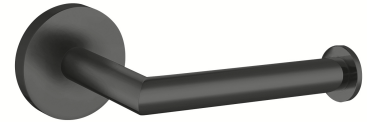

## MODERN PROJECT | toilet roll holder

---

Finish: graphite (GR)

MODERN PROJECT accessories collection has a solid clean form and minimalist design. The perfectly defined, circle-based shapes give the collection a timeless and modern look.

Graphite is an intriguing finishing in the shade of metallic grey, with a satin, brushed surface.

## Technologies

---

The product is made of high quality A-grade brass.

## Specification

---

- brass
- width: 15 cm, height: 6 cm, distance from the wall: 9 cm