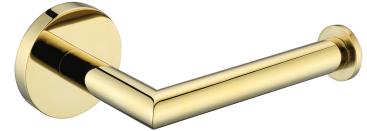

MODERN PROJECT | toilet roll holder

Finish: gold (GL)

MODERN PROJECT accessories collection has a solid clean form and minimalist design. The perfectly defined, circle-based shapes give the collection a timeless and modern look.

Gold is a noble finishing in an elegant, light shade and a perfectly smooth and shiny surface.

Technologies

The product is coated using the advanced PVD technology which guarantees highest possible durability, offers exceptional resistance to damage and facilitates cleaning.

Specification

- brass
- width: 15 cm, height: 6 cm, distance from the wall: 9 cm