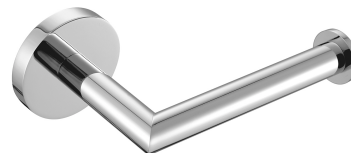

MODERN PROJECT | toilet roll holder

Finish: chrome (CR)

MODERN PROJECT accessories collection has a solid clean form and minimalist design. The perfectly defined, circle-based shapes give the collection a timeless and modern look.

Chrome is a versatile finishing in a silvery colour, with the perfectly even and lustrous surface.

Technologies

The product is coated using the advanced electroplating technology which guarantees durability, offers good resistance to mechanical damage and facilitates cleaning.

The product is made of high quality A-grade brass.

Specification

- brass
- width: 15 cm, height: 6 cm, distance from the wall: 9 cm