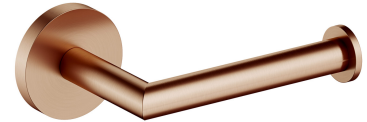

MODERN PROJECT | toilet roll holder

Finish: brushed copper (CPB)

MODERN PROJECT accessories collection has a solid clean form and minimalist design. The perfectly defined, circle-based shapes give the collection a timeless and modern look.

Brushed copper is a sophisticated finish with a warm red-brown hue and a satin surface. The product is coated using advanced PVD technology.

Technologies

The product is coated using the advanced PVD technology which guarantees the highest possible durability and facilitates cleaning.

The product is made of high quality A-grade brass.

Specification

- brass
- width: 15 cm, height: 6 cm, distance from the wall: 9 cm