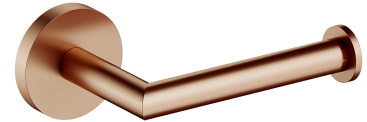

MODERN PROJECT | toilet roll holder

Finish: brushed copper (CPB)

MODERN PROJECT accessories collection has a solid clean form and minimalist design. The perfectly defined, circle-based shapes give the collection a timeless and modern look.

Brushed copper is a sophisticated finish with a warm red-brown hue and a satin surface. The product is coated using advanced PVD technology.

Technologies

The product is coated using the advanced PVD technology which guarantees highest possible durability, offers exceptional resistance to damage and facilitates cleaning.

The product is made of high quality A-grade brass.

Specification

- brass
- width: 15 cm, height: 6 cm, distance from the wall: 9 cm