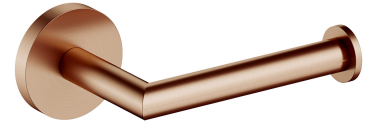

## MODERN PROJECT | toilet roll holder

---

Finish: brushed copper (CPB)

MODERN PROJECT accessories collection has a solid clean form and minimalist design. The perfectly defined, circle-based shapes give the collection a timeless and modern look.

Brushed copper is a sophisticated finish with a warm red-brown hue and a satin surface. The product is coated using advanced PVD technology.

## Specification

---

- brass
- width: 15 cm, height: 6 cm, distance from the wall: 9 cm