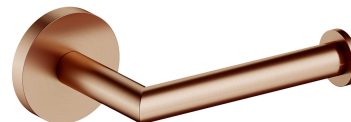

MODERN PROJECT | toilet roll holder

Finish: brushed copper (CPB)

MODERN PROJECT accessories collection has a solid clean form and minimalist design. The perfectly defined, circle-based shapes give the collection a timeless and modern look.

Brushed copper is a sophisticated finish with a warm red-brown hue and a satin surface. The product is coated using advanced PVD technology.

Technologies

The product is coated using the advanced PVD technology which guarantees highest possible durability, offers exceptional resistance to damage and facilitates cleaning.

The product is made of high quality A-grade brass.

Dziesięć lat gwarancji na szczelność korpusu w bateriach łazienkowych.

Specification

- brass
- width: 15 cm, height: 6 cm, distance from the wall: 9 cm