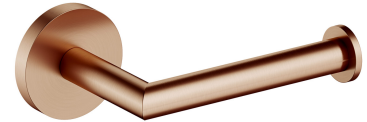

MODERN PROJECT | toilet roll holder

Finish: brushed copper (CPB)

MODERN PROJECT accessories collection has a solid clean form and minimalist design. The perfectly defined, circle-based shapes give the collection a timeless and modern look.

Brushed copper is a sophisticated finish with a warm red-brown hue and a satin surface. The product is coated using advanced PVD technology.

Technologies

The product is coated using the advanced PVD technology which guarantees highest possible durability, offers exceptional resistance to damage and facilitates cleaning.

The product is made of high quality A-grade brass.

Dziesięć lat gwarancji na szczelność korpusu w bateriach łazienkowych.

Specification

- brass
- width: 15 cm, height: 6 cm, distance from the wall: 9 cm