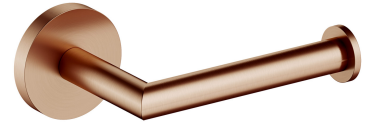

MODERN PROJECT | toilet roll holder

Finish: brushed copper (CPB)

MODERN PROJECT accessories collection has a solid clean form and minimalist design. The perfectly defined, circle-based shapes give the collection a timeless and modern look.

Brushed copper is a sophisticated finish with a warm red-brown hue and a satin surface. The product is coated using advanced PVD technology.

Technologies

The product is coated using the advanced PVD technology which guarantees the highest possible durability and facilitates cleaning.

The product is made of high quality A-grade brass.

Specification

- brass
- width: 15 cm, height: 6 cm, distance from the wall: 9 cm