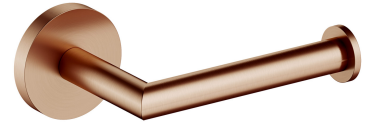

MODERN PROJECT | toilet roll holder

Finish: brushed copper (CPB)

MODERN PROJECT accessories collection has a solid clean form and minimalist design. The perfectly defined, circle-based shapes give the collection a timeless and modern look.

Brushed copper is a sophisticated finish with a warm red-brown hue and a satin surface. The product is coated using advanced PVD technology.

Technologies

The product is coated using the advanced PVD technology which guarantees highest possible durability, offers exceptional resistance to damage and facilitates cleaning.

The product is made of high quality A-grade brass.

Specification

- brass
- width: 15 cm, height: 6 cm, distance from the wall: 9 cm