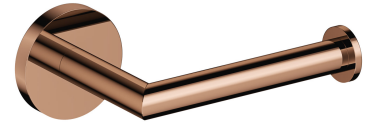

MODERN PROJECT | toilet roll holder

Finish: polished copper (CP)

MODERN PROJECT accessories collection has a solid clean form and minimalist design. The perfectly defined, circle-based shapes give the collection a timeless and modern look.

Copper is a sophisticated finish with a warm red-brown hue and a perfectly smooth, lustrous surface. The product is coated using advanced PVD technology.

Technologies

The product is coated using the advanced PVD technology which guarantees the highest possible durability and facilitates cleaning.

The product is made of high quality A-grade brass.

Specification

- brass
- width: 15 cm, height: 6 cm, distance from the wall: 9 cm