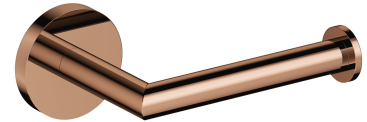

## MODERN PROJECT | toilet roll holder

---

Finish: polished copper (CP)

MODERN PROJECT accessories collection has a solid clean form and minimalist design. The perfectly defined, circle-based shapes give the collection a timeless and modern look.

Copper is a sophisticated finish with a warm red-brown hue and a perfectly smooth, lustrous surface. The product is coated using advanced PVD technology.

## Technologies

---

The product is coated using the advanced PVD technology which guarantees the highest possible durability and facilitates cleaning.

The product is made of high quality A-grade brass.

## Specification

---

- brass
- width: 15 cm, height: 6 cm, distance from the wall: 9 cm