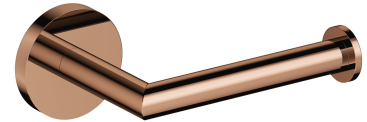

MODERN PROJECT | toilet roll holder

Finish: copper (CP)

MODERN PROJECT accessories collection has a solid clean form and minimalist design. The perfectly defined, circle-based shapes give the collection a timeless and modern look.

Copper is a sophisticated finish with a warm red-brown hue and a perfectly smooth, lustrous surface. The product is coated using advanced PVD technology.

Technologies

The product is coated using the advanced PVD technology which guarantees highest possible durability, offers exceptional resistance to damage and facilitates cleaning.

The product is made of high quality A-grade brass.

Dziesięć lat gwarancji na szczelność korpusu w bateriach łazienkowych.

Specification

- brass
- width: 15 cm, height: 6 cm, distance from the wall: 9 cm