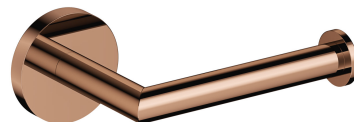

MODERN PROJECT | toilet roll holder

Finish: polished copper (CP)

MODERN PROJECT accessories collection has a solid clean form and minimalist design. The perfectly defined, circle-based shapes give the collection a timeless and modern look.

Copper is a sophisticated finish with a warm red-brown hue and a perfectly smooth, lustrous surface. The product is coated using advanced PVD technology.

Technologies

The product is coated using the advanced PVD technology which guarantees the highest possible durability and facilitates cleaning.

The product is made of high quality A-grade brass.

Specification

- brass
- width: 15 cm, height: 6 cm, distance from the wall: 9 cm