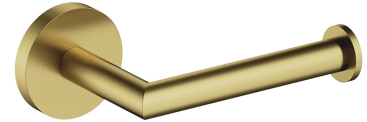

## MODERN PROJECT | toilet roll holder

---

### Finish: brushed brass (BSB)

MODERN PROJECT accessories collection has a solid clean form and minimalist design. The perfectly defined, circle-based shapes give the collection a timeless and modern look.

Brushed brass is a sophisticated finish with a cool gold hue and satin brushed surface. The product is coated using the advanced PVD technology.

## Specification

---

- brass
- width: 15 cm, height: 6 cm, distance from the wall: 9 cm