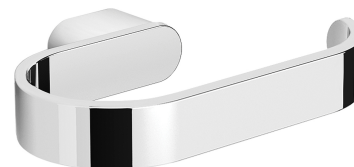

MICHIGAN | toilet roll holder

Finish: chrome (CR)

Specification

- metal
- width: 16 cm, height: 3 cm, distance from the wall: 10 cm