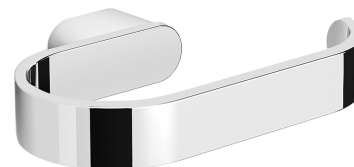

## MICHIGAN | toilet roll holder

---

Finish: chrome (CR)

## Specification

---

- metal
- width: 16 cm, height: 3 cm, distance from the wall: 10 cm