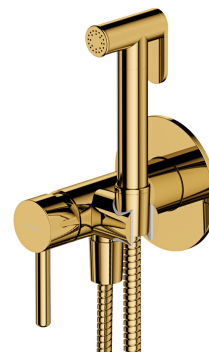

Y | bidet system for concealed installation

Finish: gold (GL)

The OMNIRES Y collection thrills with its simple line and an impeccable form which expresses the passion in pursuit for the ideal. The design has been inspired by and based on the shape of a circle. Its timeless and perfectly refined design, created in the spirit of minimalism, offers the maximum of interior design options.

Gold is a noble finishing in an elegant, light shade and a perfectly smooth and shiny surface. The product is coated using the advanced PVD technology.

Design: Janusz Langner, OMNIRES Studio

Technologies

The mixer is equipped with the highest quality ceramic cartridge which ensures smooth and precise water flow control whilst guaranteeing long term product performance.

The product is coated using the advanced PVD technology which guarantees highest possible durability, offers exceptional resistance to damage and facilitates cleaning.

The mixer's body is made of high quality A-grade brass.

Flow characteristics

- hot water supply: max. 90 °C
- water flow at 3 bar: 8 l/min

Specification

- bidet mixer for concealed installation
- built-in part for bidet mixer for concealed installation
- brass bidet hand shower (BIDETTA2-RGL)
- stainless steel flexible shower hose (022-XGL), length: 125 cm