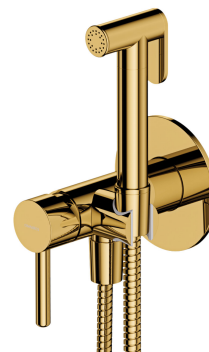

## Y | bidet system for concealed installation

---

Finish: gold (GL)

The OMNIRES Y collection thrills with its simple line and an impeccable form which expresses the passion in pursuit for the ideal. The design has been inspired by and based on the shape of a circle. Its timeless and perfectly refined design, created in the spirit of minimalism, offers the maximum of interior design options.

Gold is a noble finishing in an elegant, light shade and a perfectly smooth and shiny surface. The product is coated using the advanced PVD technology.

Design: Janusz Langner, OMNIRES Studio

## Technologies

---

The mixer is equipped with the highest quality ceramic cartridge which ensures smooth and precise water flow control whilst guaranteeing long term product performance.

The product is coated using the advanced PVD technology which guarantees highest possible durability, offers exceptional resistance to damage and facilitates cleaning.

## Specification

---

- bidet mixer for concealed installation
- built-in part for bidet mixer for concealed installation
- brass bidet hand shower (BIDETTA2-RGL)
- stainless steel flexible shower hose (O22-XGL), length: 125 cm