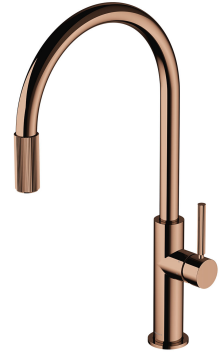

The mixer is available as a set with the Dafi water filtration system consisting of a filter cartridge and a flow meter. The activated carbon and resin technology used in the filter cartridge reduces the content of chlorine and heavy metals while lowering the hardness of water. Changing the filter cartridge is extremely simple, and the need for replacement is indicated by measuring the actual flow of filtered water. The filtering system components can be easily installed in any sink base cabinet.

Made of high grade brass, the mixer is equipped with a superior quality ceramic cartridge offering COLD START technology. This means that the water stream for washing hands and dishes opens with cold water by default, which saves energy and prevents the needless use of hot water. The vertical starting position of the lever allows the mixer to be installed close to the wall without needing to worry about the space required to turn it to open the water source.

Copper is a sophisticated finish with a warm red-brown hue and a perfectly smooth, lustrous surface. The product is coated using advanced PVD technology.

Design: Paulina Shacalis, OMNIRES Studio
Awards: German Design Awards, Archproducts Design Awards, Must Have Distinctions: Dobry Wzór

Certificates: Polish Hygienic Certificate PZH

Technologies

The mixer is equipped with the highest quality ceramic cartridge which ensures smooth and precise water flow control whilst guaranteeing long term product performance.

COLD START technology means that the water stream for washing hands and dishes opens with cold water by default, which saves energy and prevents the needless use of hot water.

The product is coated using the advanced PVD technology which guarantees highest possible durability, offers exceptional resistance to damage and facilitates cleaning.

Aerators and shower heads with the AIR WATER technology inject air into the water making it soft and pleasant to the touch. Water stream is quiet and consistent, even if any variations in water pressure occur.

The filtration system purifies the water by lowering the levels of chlorine and heavy metals and reduces the hardness of the water. The filtered water tastes deliciously fresh and is additionally enriched with potassium.

The product is made of high quality A-grade brass.

Flow characteristics

- water flow at 3 bar: 7 l/min