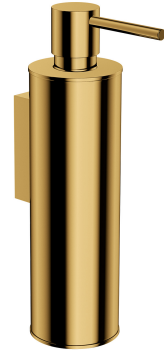

## MODERN PROJECT | soap dispenser

---

Finish: polished gold (GL)

Universal form of the product allows it to be easily combined with products from other collections of bathroom accessories.

Gold is a noble finishing in an elegant, light shade and a perfectly smooth and shiny surface.

## Specification

---

- wall-mounted
- brass
- width: 5 cm, height: 19 cm, distance from the wall: 9 cm
- capacity: 150 ml