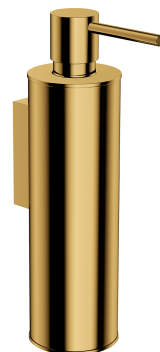

MODERN PROJECT | soap dispenser

Finish: polished gold (GL)

MODERN PROJECT accessories collection has a solid clean form and minimalist design. The perfectly defined, circle-based shapes give the collection a timeless and modern look.

Gold is a noble finishing in an elegant, light shade and a perfectly smooth and shiny surface. The product is coated using the advanced PVD technology.

Technologies

The product is coated using the advanced PVD technology which guarantees the highest possible durability and facilitates cleaning.

The product is made of high quality A-grade brass.

Specification

- wall-mounted
- brass
- width: 5 cm, height: 19 cm, distance from the wall: 9 cm
- capacity: 150 ml