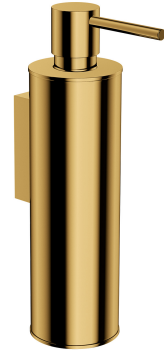

## MODERN PROJECT | soap dispenser

---

Finish: polished gold (GL)

MODERN PROJECT accessories collection has a solid clean form and minimalist design. The perfectly defined, circle-based shapes give the collection a timeless and modern look.

Gold is a noble finishing in an elegant, light shade and a perfectly smooth and shiny surface. The product is coated using the advanced PVD technology.

## Specification

---

- wall-mounted
- brass
- width: 5 cm, height: 19 cm, distance from the wall: 9 cm
- capacity: 150 ml