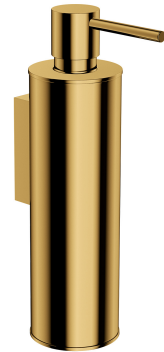

## MODERN PROJECT | soap dispenser

---

Finish: polished gold (GL)

Universal form of the product allows it to be easily combined with products from other collections of bathroom accessories.

Gold is a noble finishing in an elegant, light shade and a perfectly smooth and shiny surface.

## Specification

---

- wall-mounted
- brass
- width: 5 cm, height: 19 cm, distance from the wall: 9 cm
- capacity: 150 ml