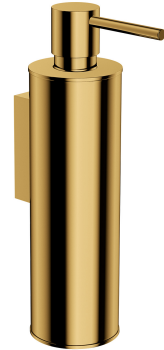

MODERN PROJECT | soap dispenser

Finish: polished gold (GL)

MODERN PROJECT accessories collection has a solid clean form and minimalist design. The perfectly defined, circle-based shapes give the collection a timeless and modern look.

Gold is a noble finishing in an elegant, light shade and a perfectly smooth and shiny surface. The product is coated using the advanced PVD technology.

Technologies

The product is coated using the advanced PVD technology which guarantees the highest possible durability and facilitates cleaning.

The product is made of high quality A-grade brass.

Specification

- wall-mounted
- brass
- width: 5 cm, height: 19 cm, distance from the wall: 9 cm
- capacity: 150 ml