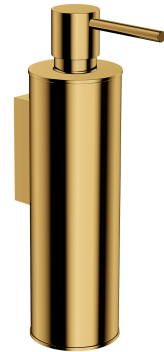

MODERN PROJECT | soap dispenser

Finish: gold (GL)

Universal form of the product allows it to be easily combined with products from other collections of bathroom accessories.

Gold is a noble finishing in an elegant, light shade and a perfectly smooth and shiny surface.

Specification

- wall-mounted
- brass
- width: 5 cm, height: 19 cm, distance from the wall: 9 cm
- capacity: 150 ml