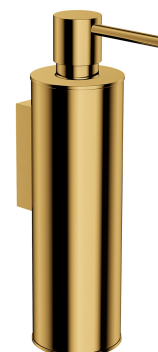

MODERN PROJECT | soap dispenser

Finish: gold (GL)

Universal form of the product allows it to be easily combined with products from other collections of bathroom accessories.

Gold is a noble finishing in an elegant, light shade and a perfectly smooth and shiny surface.

Technologies

The product is coated using the advanced PVD technology which guarantees highest possible durability, offers exceptional resistance to damage and facilitates cleaning.

The product is made of high quality A-grade brass.

Dziesięć lat gwarancji na szczelność korpusu w bateriach łazienkowych.

Specification

- wall-mounted
- brass
- width: 5 cm, height: 19 cm, distance from the wall: 9 cm
- capacity: 150 ml