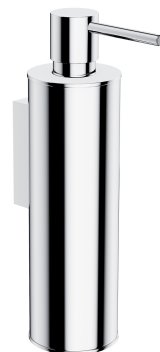

## MODERN PROJECT | soap dispenser

---

### Finish: chrome (CR)

Universal form of the product allows it to be easily combined with products from other collections of bathroom accessories.

Chrome is a versatile finishing in a silvery colour, with the perfectly even and lustrous surface.

## Specification

---

- wall-mounted
- brass
- width: 5 cm, height: 19 cm, distance from the wall: 9 cm
- capacity: 150 ml