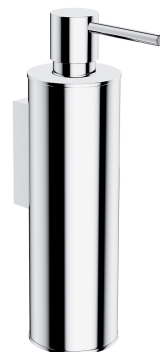

MODERN PROJECT | soap dispenser

Finish: polished chrome (CR)

MODERN PROJECT accessories collection has a solid clean form and minimalist design. The perfectly defined, circle-based shapes give the collection a timeless and modern look.

Chrome is a versatile finishing in a silvery colour, with the perfectly even and lustrous surface.

Technologies

The product's coating, made using advanced galvanization technology, is durable and easy to clean.

The product is made of high quality A-grade brass.

Specification

- wall-mounted
- brass
- width: 5 cm, height: 19 cm, distance from the wall: 9 cm
- capacity: 150 ml