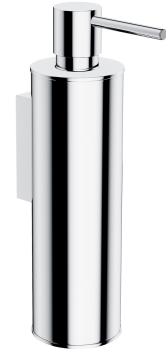

## MODERN PROJECT | soap dispenser

---

### Finish: polished chrome (CR)

MODERN PROJECT accessories collection has a solid clean form and minimalist design. The perfectly defined, circle-based shapes give the collection a timeless and modern look.

Chrome is a versatile finishing in a silvery colour, with the perfectly even and lustrous surface.

## Specification

---

- wall-mounted
- brass
- width: 5 cm, height: 19 cm, distance from the wall: 9 cm
- capacity: 150 ml