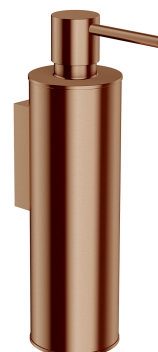

## MODERN PROJECT | soap dispenser

---

### Finish: brushed copper (CPB)

MODERN PROJECT accessories collection has a solid clean form and minimalist design. The perfectly defined, circle-based shapes give the collection a timeless and modern look.

Brushed copper is a sophisticated finish with a warm red-brown hue and a satin surface. The product is coated using the advanced PVD technology.

## Specification

---

- wall-mounted
- brass
- width: 5 cm, height: 19 cm, distance from the wall: 9 cm
- capacity: 150 ml