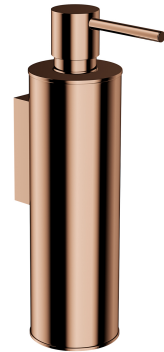

MODERN PROJECT | soap dispenser

Finish: polished copper (CP)

Universal form of the product allows it to be easily combined with products from other collections of bathroom accessories.

Copper is a sophisticated finish with a warm red-brown hue and a perfectly smooth, lustrous surface.

Technologies

The product is coated using the advanced PVD technology which guarantees the highest possible durability and facilitates cleaning.

The product is made of high quality A-grade brass.

Specification

- wall-mounted
- brass
- width: 5 cm, height: 19 cm, distance from the wall: 9 cm
- capacity: 150 ml