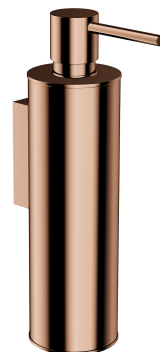

MODERN PROJECT | soap dispenser

Finish: polished copper (CP)

MODERN PROJECT accessories collection has a solid clean form and minimalist design. The perfectly defined, circle-based shapes give the collection a timeless and modern look.

Copper is a sophisticated finish with a warm red-brown hue and a perfectly smooth, lustrous surface. The product is coated using the advanced PVD technology.

Technologies

The product is coated using the advanced PVD technology which guarantees the highest possible durability and facilitates cleaning.

The product is made of high quality A-grade brass.

Specification

- wall-mounted
- brass
- width: 5 cm, height: 19 cm, distance from the wall: 9 cm
- capacity: 150 ml