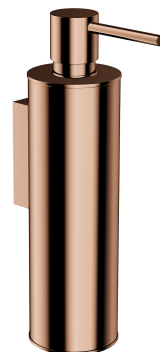

## MODERN PROJECT | soap dispenser

---

Finish: polished copper (CP)

MODERN PROJECT accessories collection has a solid clean form and minimalist design. The perfectly defined, circle-based shapes give the collection a timeless and modern look.

Copper is a sophisticated finish with a warm red-brown hue and a perfectly smooth, lustrous surface. The product is coated using the advanced PVD technology.

## Specification

---

- wall-mounted
- brass
- width: 5 cm, height: 19 cm, distance from the wall: 9 cm
- capacity: 150 ml