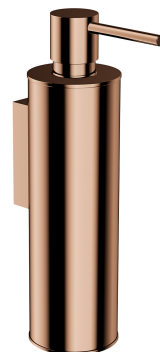

MODERN PROJECT | soap dispenser

Finish: copper (CP)

Universal form of the product allows it to be easily combined with products from other collections of bathroom accessories.

Copper is a sophisticated finish with a warm red-brown hue and a perfectly smooth, lustrous surface.

Technologies

The product is coated using the advanced PVD technology which guarantees highest possible durability, offers exceptional resistance to damage and facilitates cleaning.

The product is made of high quality A-grade brass.

Dziesięć lat gwarancji na szczelność korpusu w bateriach łazienkowych.

Specification

- wall-mounted
- brass
- width: 5 cm, height: 19 cm, distance from the wall: 9 cm
- capacity: 150 ml