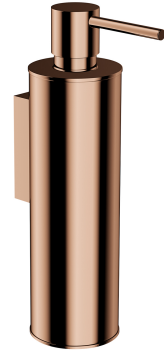

MODERN PROJECT | soap dispenser

Finish: polished copper (CP)

MODERN PROJECT accessories collection has a solid clean form and minimalist design. The perfectly defined, circle-based shapes give the collection a timeless and modern look.

Copper is a sophisticated finish with a warm red-brown hue and a perfectly smooth, lustrous surface. The product is coated using the advanced PVD technology.

Technologies

The product is coated using the advanced PVD technology which guarantees the highest possible durability and facilitates cleaning.

The product is made of high quality A-grade brass.

Specification

- wall-mounted
- brass
- width: 5 cm, height: 19 cm, distance from the wall: 9 cm
- capacity: 150 ml