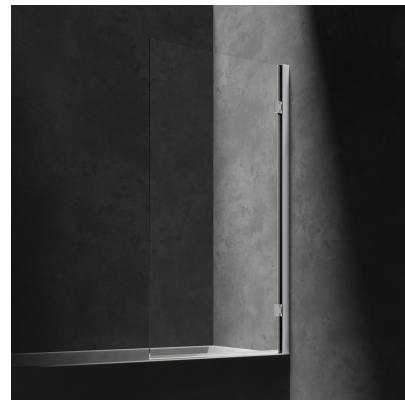

WATERLOO | single panel bath screen, 80 cm

Finish: chrome / transparent (CRTR)

Chrome-plated brass hinges ensure smooth opening whilst tightly sealing the door to prevent water leaks. Bath screen may be folded towards the wall.

Certificates: European Declaration of Performance (CE marking)

Technologies

Tempered safety glass with the innovative 3M™ EASY CLEAN coating prevents water and dirt build-up and is easy to clean.

Thanks to the DUAL MOUNT system, the bath screen may be installed on either side.

Flow characteristics

- working pressure 1-5 bar

Specification

- width: 80 cm
- height: 150 cm
- outward-opening
- tempered safety glass, thickness: 8 mm
- aluminium profile
- chrome-plated brass hinges