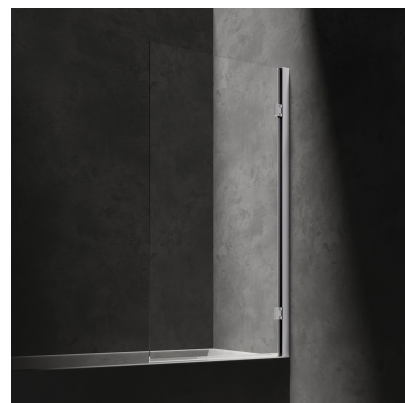

WATERLOO | single panel bath screen, 80 cm

Finish: chrome / transparent (CRTR)

Chrome-plated brass hinges ensure smooth opening whilst tightly sealing the door to prevent water leaks. Bath screen may be folded towards the wall.

Certificates: European Declaration of Performance (CE marking)

Technologies

Tempered safety glass with the innovative 3M™ EASY CLEAN coating prevents water and dirt build-up and is easy to clean.

Thanks to the DUAL MOUNT system, the bath screen may be installed on either side.

Dziesięć lat gwarancji na szczelność korpusu w bateriach łazienkowych.

Flow characteristics

- working pressure 1-5 bar

Specification

- width: 80 cm
- height: 150 cm
- outward-opening
- tempered safety glass, thickness: 8 mm
- aluminium profile
- chrome-plated brass hinges