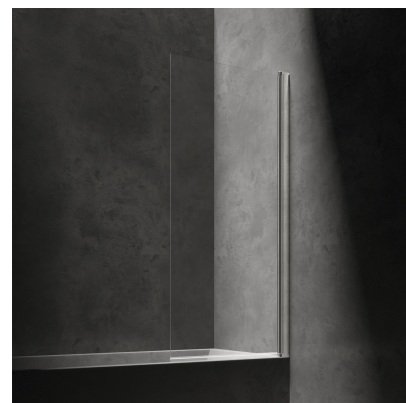

KINGSTON | single panel bath screen, 70 cm

Finish: chrome / transparent (CRTR)

Certificates: European Declaration of Performance (CE marking)

Technologies

Tempered safety glass with the innovative 3M™ EASY CLEAN coating prevents water and dirt build-up and is easy to clean.

Thanks to the DUAL MOUNT system, the bath screen may be installed on either side.

Flow characteristics

- working pressure 1-5 bar

Specification

- width: 70 cm
- height: 150 cm
- opening to both sides
- tempered safety glass, thickness: 5 mm
- special hinges with a lifting system
- aluminium profile