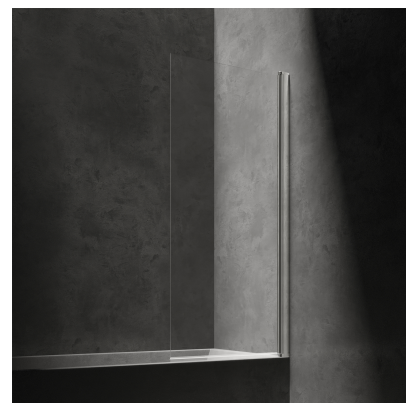

KINGSTON | single panel bath screen, 70 cm

Finish: chrome / transparent (CRTR)

Certificates: European Declaration of Performance (CE marking)

Technologies

Tempered safety glass with the innovative 3M™ EASY CLEAN coating prevents water and dirt build-up and is easy to clean.

Thanks to the DUAL MOUNT system, the bath screen may be installed on either side.

Dziesięć lat gwarancji na szczelność korpusu w bateriach łazienkowych.

Flow characteristics

- working pressure 1-5 bar

Specification

- width: 70 cm
- height: 150 cm
- opening to both sides
- tempered safety glass, thickness: 5 mm
- special hinges with a lifting system
- aluminium profile