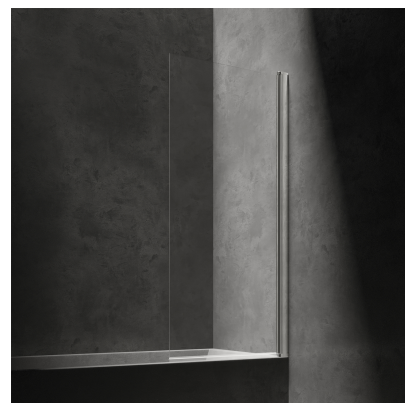

KINGSTON | single panel bath screen, 70 cm

Finish: polished chrome / transparent glass (CRTR)

Certificates: European Declaration of Performance (CE marking)

Technologies

Tempered safety glass with the innovative 3M™ EASY CLEAN coating prevents water and dirt build-up and is easy to clean.

Thanks to the DUAL MOUNT system, the bath screen may be installed on either side.

Flow characteristics

- working pressure 1-5 bar

Specification

- width: 70 cm
- height: 150 cm
- opening to both sides
- tempered safety glass, thickness: 5 mm
- special hinges with a lifting system
- aluminium profile