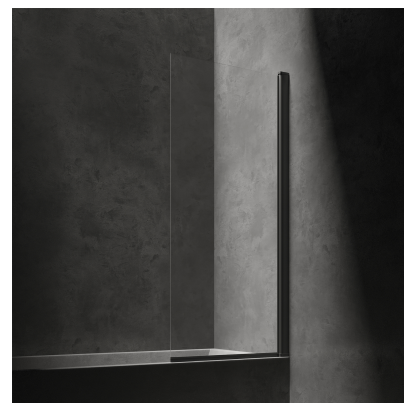

KINGSTON | single panel bath screen, 70 cm

Finish: matt black / transparent (BLMTR)

Certificates: European Declaration of Performance (CE marking)

Technologies

Tempered safety glass with the innovative 3M™ EASY CLEAN coating prevents water and dirt build-up and is easy to clean.

Thanks to the DUAL MOUNT system, the bath screen may be installed on either side.

Flow characteristics

- working pressure 1-5 bar

Specification

- width: 70 cm
- height: 150 cm
- opening to both sides
- tempered safety glass, thickness: 5 mm
- special hinges with a lifting system
- aluminium profile