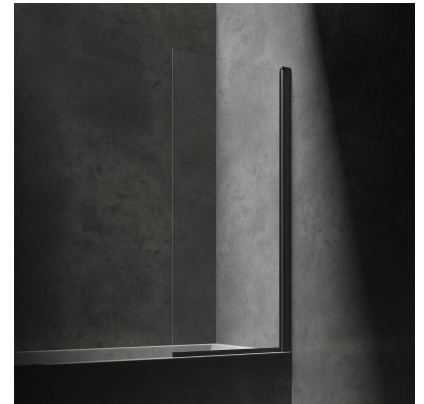

## KINGSTON | single panel bath screen, 70 cm

---

Finish: matt black / transparent (BLMTR)

Certificates: European Declaration of Performance (CE marking)

## Technologies

---

Tempered safety glass with the innovative 3M™ EASY CLEAN coating prevents water and dirt build-up and is easy to clean.

Thanks to the DUAL MOUNT system, the bath screen may be installed on either side.

## Specification

---

- width: 70 cm
- height: 150 cm
- opening to both sides
- tempered safety glass, thickness: 5 mm
- special hinges with a lifting system
- aluminium profile