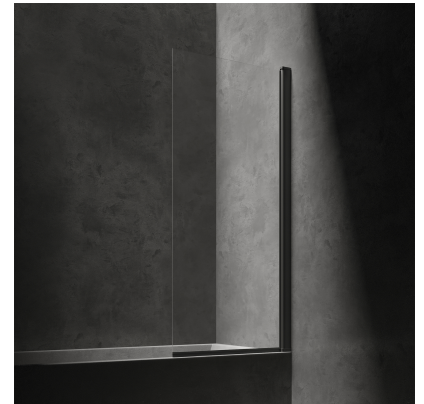

## KINGSTON | single panel bath screen, 70 cm

---

Finish: matt black / transparent glass (BLMTR)

Certificates: European Declaration of Performance (CE marking)

## Technologies

---

Tempered safety glass with the innovative 3M™ EASY CLEAN coating prevents water and dirt build-up and is easy to clean.

Thanks to the DUAL MOUNT system, the bath screen may be installed on either side.

## Specification

---

- width: 70 cm
- height: 150 cm
- opening to both sides
- tempered safety glass, thickness: 5 mm
- special hinges with a lifting system
- aluminium profile