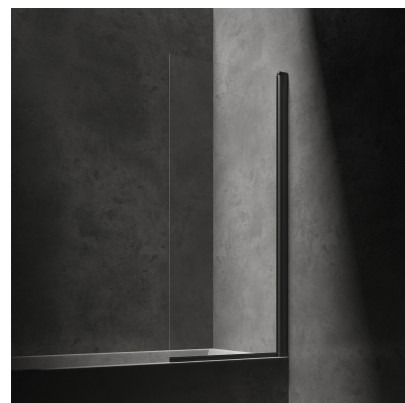

KINGSTON | single panel bath screen, 70 cm

Finish: matt black / transparent glass (BLMTR)

Certificates: European Declaration of Performance (CE marking)

Technologies

Tempered safety glass with the innovative 3M™ EASY CLEAN coating prevents water and dirt build-up and is easy to clean.

Thanks to the DUAL MOUNT system, the bath screen may be installed on either side.

Flow characteristics

- working pressure 1-5 bar

Specification

- width: 70 cm
- height: 150 cm
- opening to both sides
- tempered safety glass, thickness: 5 mm
- special hinges with a lifting system
- aluminium profile