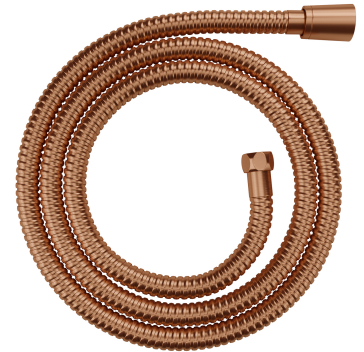

## HOSE | shower hose, 150 cm

---

Finish: brushed copper (CPB)

## Technologies

---

The product is coated using the advanced PVD technology which guarantees the highest possible durability and facilitates cleaning.

The product is made of high quality A-grade brass.

## Flow characteristics

---

- working pressure 1-5 bar

## Specification

---

- double brass interlock
- twist-free, rotary end
- 1/2" and 1/2" connections
- length: 150 cm