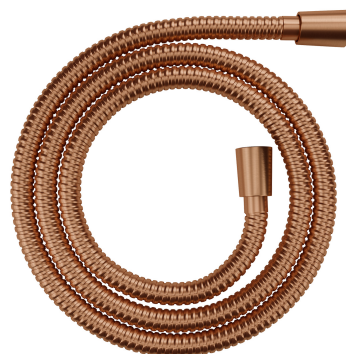

HOSE | shower hose, 150 cm

Finish: brushed copper (CPB)

Certificates: Polish Declaration of Performance (B marking)

Flow characteristics

- working pressure 1-5 bar

Specification

- double stainless steel interlock
- twist-free, rotary end
- 1/2" and 1/2" connections
- length: 150 cm