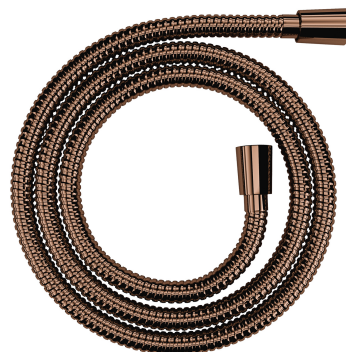

## HOSE | shower hose, 150 cm

---

Finish: copper (CP)

Certificates: Polish Declaration of Performance (B marking)

## Flow characteristics

---

- working pressure 1-5 bar

## Specification

---

- double stainless steel interlock
- twist-free, rotary end
- 1/2" and 1/2" connections
- length: 150 cm