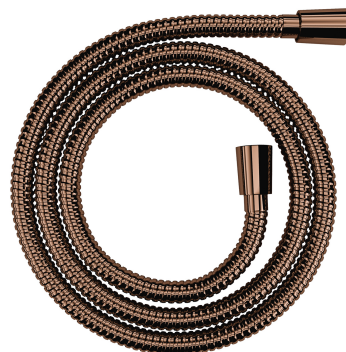

HOSE | shower hose, 150 cm

Finish: polished copper (CP)

Certificates: Polish Declaration of Performance (B marking)

Flow characteristics

- working pressure 1-5 bar

Specification

- double stainless steel interlock
- twist-free, rotary end
- 1/2" and 1/2" connections
- length: 150 cm