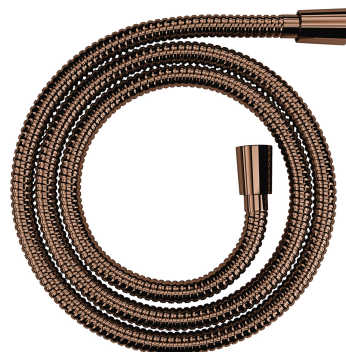

HOSE | shower hose, 150 cm

Finish: copper (CP)

Certificates: Polish Declaration of Performance (B marking)

Flow characteristics

- working pressure 1-5 bar

Specification

- double stainless steel interlock
- twist-free, rotary end
- 1/2" and 1/2" connections
- length: 150 cm