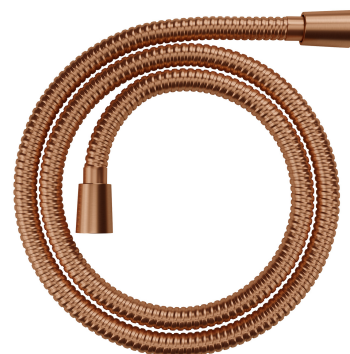

## HOSE | shower hose, 125 cm

---

Finish: brushed copper (CPB)

Certificates: Polish Declaration of Performance (B marking)

## Flow characteristics

---

- working pressure 1-5 bar

## Specification

---

- double stainless steel interlock
- twist-free, rotary end
- 1/2" and 1/2" connections
- length: 125 cm