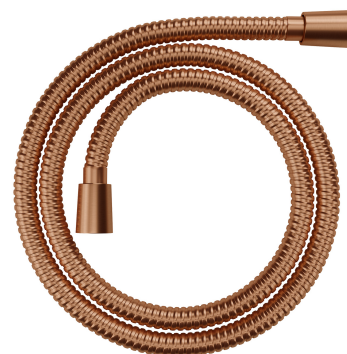

## HOSE | shower hose, 125 cm

---

Finish: brushed copper (CPB)

Certificates: Polish Declaration of Performance (B marking)

## Flow characteristics

---

- working pressure 1-5 bar

## Specification

---

- double stainless steel interlock
- twist-free, rotary end
- 1/2" and 1/2" connections
- length: 125 cm