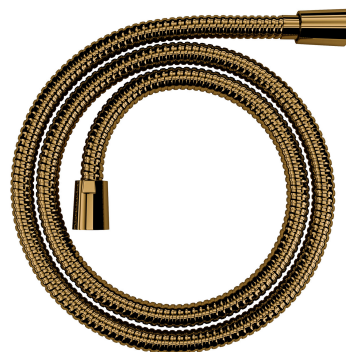

HOSE | shower hose, 125 cm

Finish: gold (GL)

Certificates: Polish Declaration of Performance (B marking)

Technologies

The product is coated using the advanced PVD technology which guarantees highest possible durability, offers exceptional resistance to damage and facilitates cleaning.

Flow characteristics

- working pressure 1-5 bar

Specification

- double stainless steel interlock
- twist-free, rotary end
- 1/2" and 1/2" connections
- length: 125 cm