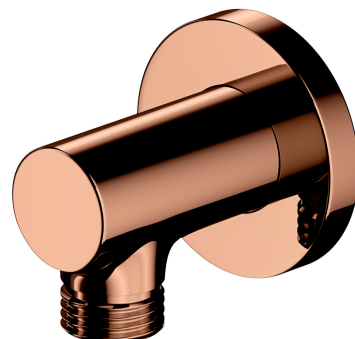

SHOWER ELBOW | shower elbow

Finish: copper (CP)

Technologies

The product is made of high quality A-grade brass.

Flow characteristics

- working pressure 1-5 bar

Specification

- brass
- rosette dimensions: $\varnothing 5.5$ cm
- distance from the wall: 5.5 cm