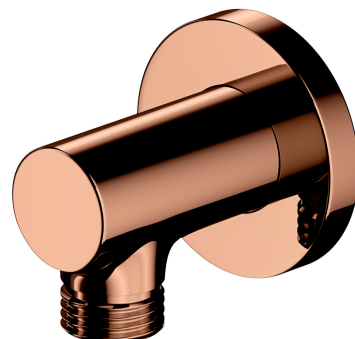

## SHOWER ELBOW | shower elbow

---

Finish: copper (CP)

## Technologies

---

The product is made of high quality A-grade brass.

## Specification

---

- brass
- rosette dimensions:  $\varnothing 5.5$  cm
- distance from the wall: 5.5 cm