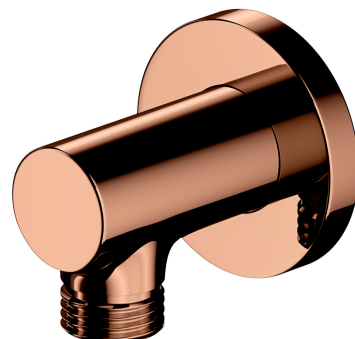

## SHOWER ELBOW | shower elbow

---

Finish: polished copper (CP)

## Technologies

---

The product is made of high quality A-grade brass.

## Specification

---

- brass
- rosette dimensions:  $\varnothing 5.5$  cm
- distance from the wall: 5.5 cm