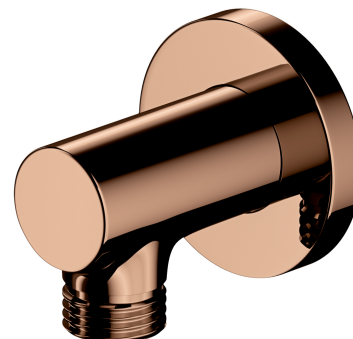

## SHOWER ELBOW | shower elbow

---

Finish: polished copper (CP)

## Technologies

---

The product is made of high quality A-grade brass.

## Specification

---

- brass
- rosette dimensions:  $\varnothing 5.5$  cm
- distance from the wall: 5.5 cm