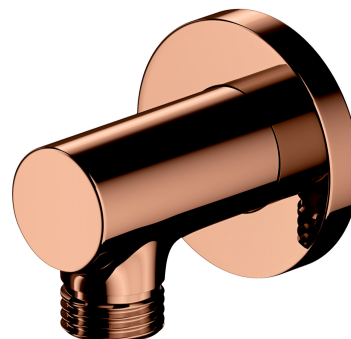

SHOWER ELBOW | shower elbow

Finish: polished copper (CP)

Technologies

The product is made of high quality A-grade brass.

Flow characteristics

- working pressure 1-5 bar

Specification

- brass
- rosette dimensions: $\varnothing 5.5$ cm
- distance from the wall: 5.5 cm