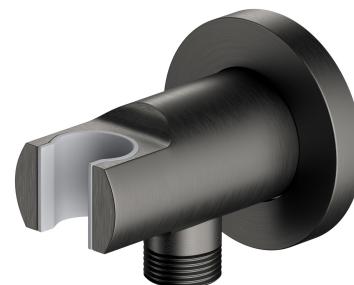

## SHOWER ELBOW | shower elbow

---

Finish: brushed graphite (GR)

## Technologies

---

The product is made of high quality A-grade brass.

## Flow characteristics

---

- working pressure 1-5 bar

## Specification

---

- brass
- with a hand shower bracket
- rosette dimensions:  $\varnothing 6$  cm, distance from the wall: 7 cm
- protective insert