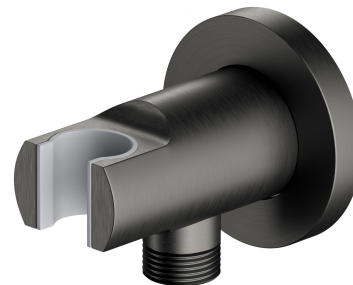

SHOWER ELBOW | shower elbow

Finish: graphite (GR)

Technologies

The product is made of high quality A-grade brass.

Flow characteristics

- working pressure 1-5 bar

Specification

- brass
- with a hand shower bracket
- rosette dimensions: $\varnothing 6$ cm, distance from the wall: 7 cm
- protective insert