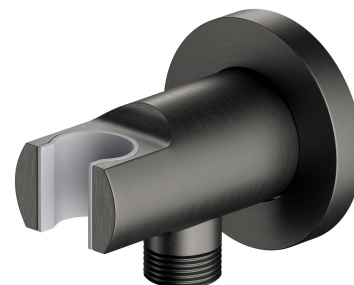

SHOWER ELBOW | shower elbow

Finish: brushed graphite (GR)

Technologies

The product is made of high quality A-grade brass.

Flow characteristics

- working pressure 1-5 bar

Specification

- brass
- with a hand shower bracket
- rosette dimensions: $\varnothing 6$ cm, distance from the wall: 7 cm
- protective insert