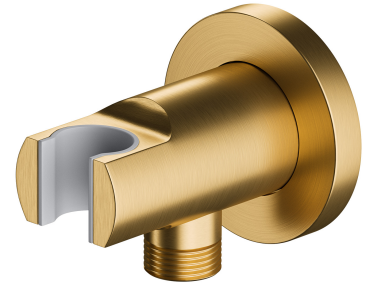

SHOWER ELBOW | shower elbow

Finish: brushed gold (GLB)

Technologies

The product is coated using the advanced PVD technology which guarantees highest possible durability, offers exceptional resistance to damage and facilitates cleaning.

The product is made of high quality A-grade brass.

Flow characteristics

- working pressure 1-5 bar

Specification

- brass
- with a hand shower bracket
- rosette dimensions: $\varnothing 6$ cm, distance from the wall: 7 cm
- protective insert