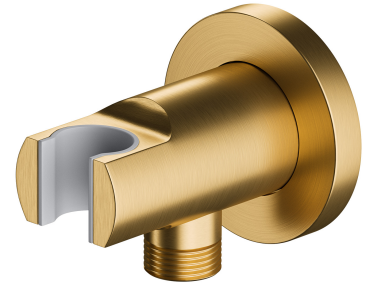

SHOWER ELBOW | shower elbow

Finish: brushed gold (GLB)

Technologies

The product is coated using the advanced PVD technology which guarantees the highest possible durability and facilitates cleaning.

The product is made of high quality A-grade brass.

Flow characteristics

- working pressure 1-5 bar

Specification

- brass
- with a hand shower bracket
- rosette dimensions: $\varnothing 6$ cm, distance from the wall: 7 cm
- protective insert