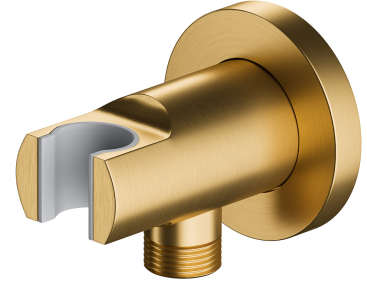

## SHOWER ELBOW | shower elbow

---

Finish: brushed gold (GLB)

## Technologies

---

The product is coated using the advanced PVD technology which guarantees the highest possible durability and facilitates cleaning.

The product is made of high quality A-grade brass.

## Specification

---

- brass
- with a hand shower bracket
- rosette dimensions:  $\varnothing 6$  cm, distance from the wall: 7 cm
- protective insert