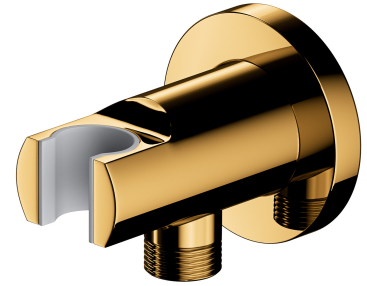

SHOWER ELBOW | shower elbow

Finish: gold (GL)

Technologies

The product is coated using the advanced PVD technology which guarantees highest possible durability, offers exceptional resistance to damage and facilitates cleaning.

The product is made of high quality A-grade brass.

Flow characteristics

- working pressure 1-5 bar

Specification

- brass
- with a hand shower bracket
- rosette dimensions: $\varnothing 6$ cm, distance from the wall: 7 cm
- protective insert