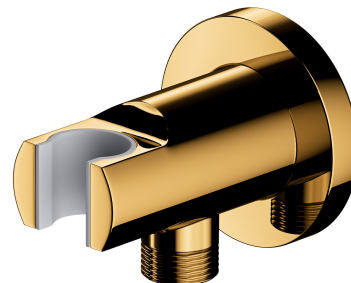

SHOWER ELBOW | shower elbow

Finish: polished gold (GL)

Technologies

The product is coated using the advanced PVD technology which guarantees the highest possible durability and facilitates cleaning.

The product is made of high quality A-grade brass.

Flow characteristics

- working pressure 1-5 bar

Specification

- brass
- with a hand shower bracket
- rosette dimensions: $\varnothing 6$ cm, distance from the wall: 7 cm
- protective insert