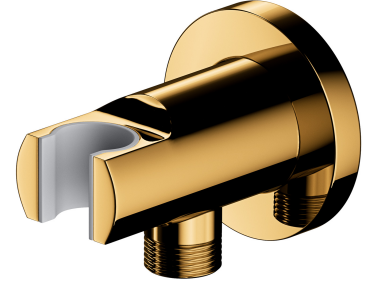

SHOWER ELBOW | shower elbow

Finish: polished gold (GL)

Technologies

The product is coated using the advanced PVD technology which guarantees the highest possible durability and facilitates cleaning.

The product is made of high quality A-grade brass.

Flow characteristics

- working pressure 1-5 bar

Specification

- brass
- with a hand shower bracket
- rosette dimensions: $\varnothing 6$ cm, distance from the wall: 7 cm
- protective insert