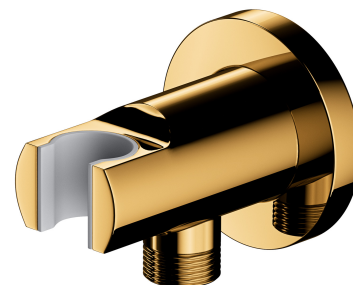

## SHOWER ELBOW | shower elbow

---

Finish: polished gold (GL)

## Technologies

---

The product is coated using the advanced PVD technology which guarantees the highest possible durability and facilitates cleaning.

The product is made of high quality A-grade brass.

## Specification

---

- brass
- with a hand shower bracket
- rosette dimensions:  $\varnothing 6$  cm, distance from the wall: 7 cm
- protective insert