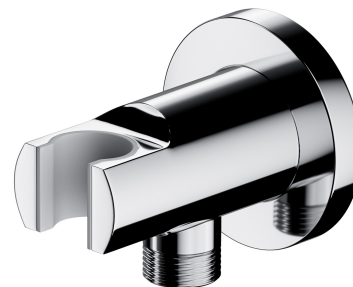

SHOWER ELBOW | shower elbow

Finish: chrome (CR)

Technologies

The product is made of high quality A-grade brass.

Flow characteristics

- working pressure 1-5 bar

Specification

- brass
- with a hand shower bracket
- rosette dimensions: $\varnothing 6$ cm, distance from the wall: 7 cm
- protective insert