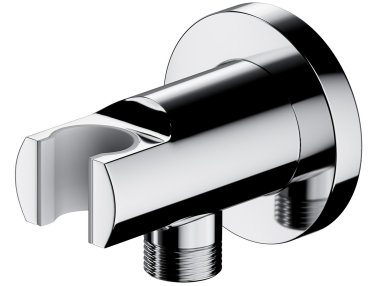

SHOWER ELBOW | shower elbow

Finish: polished chrome (CR)

Technologies

The product is made of high quality A-grade brass.

Flow characteristics

- working pressure 1-5 bar

Specification

- brass
- with a hand shower bracket
- rosette dimensions: $\varnothing 6$ cm, distance from the wall: 7 cm
- protective insert