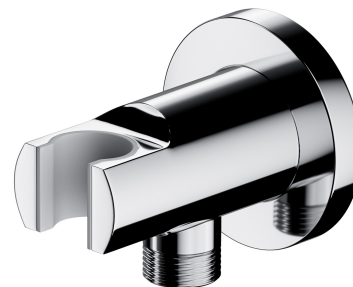

## SHOWER ELBOW | shower elbow

---

Finish: polished chrome (CR)

## Technologies

---

The product is made of high quality A-grade brass.

## Flow characteristics

---

- working pressure 1-5 bar

## Specification

---

- brass
- with a hand shower bracket
- rosette dimensions:  $\varnothing 6$  cm, distance from the wall: 7 cm
- protective insert