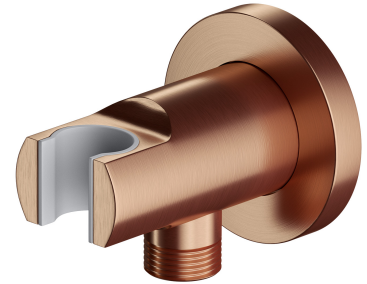

## SHOWER ELBOW | shower elbow

---

Finish: brushed copper (CPB)

## Technologies

---

The product is coated using the advanced PVD technology which guarantees the highest possible durability and facilitates cleaning.

The product is made of high quality A-grade brass.

## Flow characteristics

---

- working pressure 1-5 bar

## Specification

---

- brass
- with a hand shower bracket
- rosette dimensions:  $\varnothing 6$  cm, distance from the wall: 7 cm
- protective insert