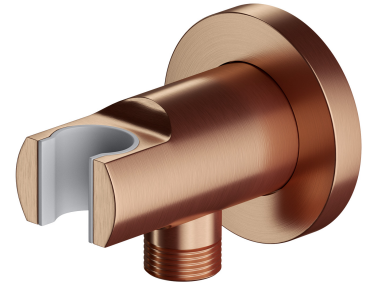

SHOWER ELBOW | shower elbow

Finish: brushed copper (CPB)

Technologies

The product is coated using the advanced PVD technology which guarantees the highest possible durability and facilitates cleaning.

The product is made of high quality A-grade brass.

Flow characteristics

- working pressure 1-5 bar

Specification

- brass
- with a hand shower bracket
- rosette dimensions: $\varnothing 6$ cm, distance from the wall: 7 cm
- protective insert