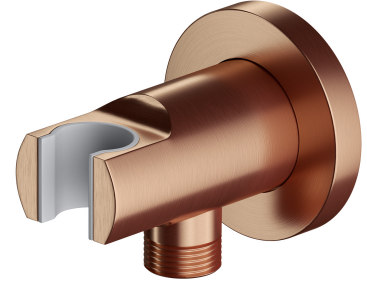

## SHOWER ELBOW | shower elbow

---

Finish: brushed copper (CPB)

## Technologies

---

The product is coated using the advanced PVD technology which guarantees the highest possible durability and facilitates cleaning.

The product is made of high quality A-grade brass.

## Flow characteristics

---

- working pressure 1-5 bar

## Specification

---

- brass
- with a hand shower bracket
- rosette dimensions:  $\varnothing 6$  cm, distance from the wall: 7 cm
- protective insert