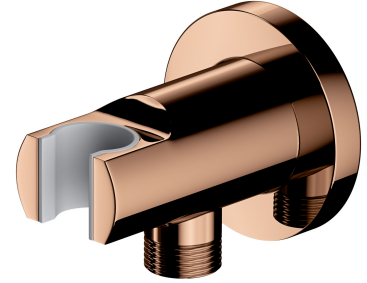

## SHOWER ELBOW | shower elbow

---

Finish: copper (CP)

## Technologies

---

The product is coated using the advanced PVD technology which guarantees highest possible durability, offers exceptional resistance to damage and facilitates cleaning.

The product is made of high quality A-grade brass.

## Flow characteristics

---

- working pressure 1-5 bar

## Specification

---

- brass
- with a hand shower bracket
- rosette dimensions:  $\varnothing 6$  cm, distance from the wall: 7 cm
- protective insert