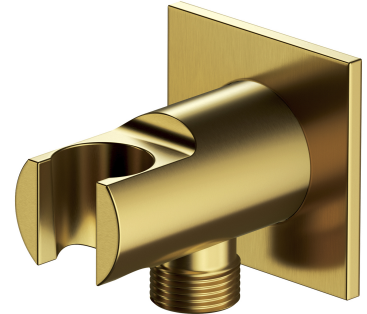

SHOWER ELBOW | shower elbow

Finish: brushed gold (GLB)

Technologies

The product is coated using the advanced PVD technology which guarantees highest possible durability, offers exceptional resistance to damage and facilitates cleaning.

The product is made of high quality A-grade brass.

Flow characteristics

- working pressure 1-5 bar

Specification

- brass
- with a hand shower bracket
- rosette dimensions: 6 x 6 cm
- distance from the wall 7 cm