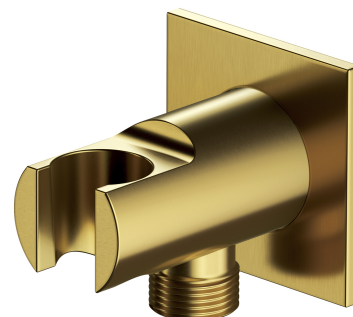

## SHOWER ELBOW | shower elbow

---

Finish: brushed gold (GLB)

## Technologies

---

The product is coated using the advanced PVD technology which guarantees the highest possible durability and facilitates cleaning.

The product is made of high quality A-grade brass.

## Flow characteristics

---

- working pressure 1-5 bar

## Specification

---

- brass
- with a hand shower bracket
- rosette dimensions: 6 x 6 cm
- distance from the wall 7 cm