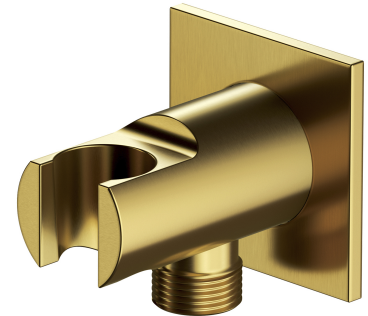

SHOWER ELBOW | shower elbow

Finish: brushed gold (GLB)

Technologies

The product is coated using the advanced PVD technology which guarantees the highest possible durability and facilitates cleaning.

The product is made of high quality A-grade brass.

Flow characteristics

- working pressure 1-5 bar

Specification

- brass
- with a hand shower bracket
- rosette dimensions: 6 x 6 cm
- distance from the wall 7 cm