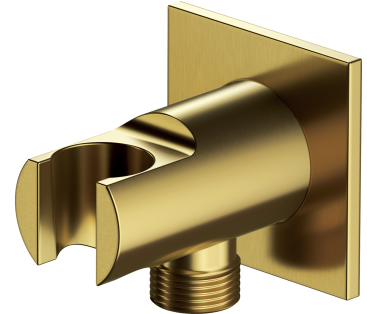

SHOWER ELBOW | shower elbow

Finish: brushed gold (GLB)

Technologies

The product is coated using the advanced PVD technology which guarantees the highest possible durability and facilitates cleaning.

The product is made of high quality A-grade brass.

Flow characteristics

- working pressure 1-5 bar

Specification

- brass
- with a hand shower bracket
- rosette dimensions: 6 x 6 cm
- distance from the wall 7 cm