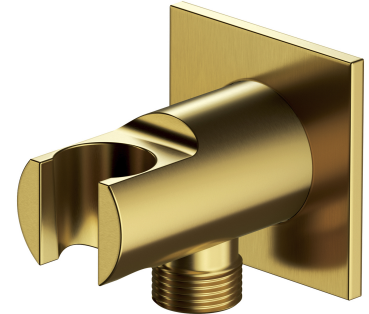

## SHOWER ELBOW | shower elbow

---

Finish: brushed gold (GLB)

## Technologies

---

The product is coated using the advanced PVD technology which guarantees the highest possible durability and facilitates cleaning.

The product is made of high quality A-grade brass.

## Specification

---

- brass
- with a hand shower bracket
- rosette dimensions: 6 x 6 cm
- distance from the wall 7 cm