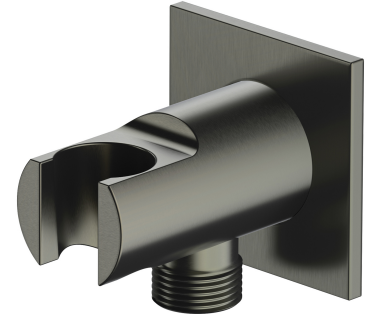

## SHOWER ELBOW | shower elbow

---

Finish: brushed anthracite (AT)

## Technologies

---

The product is coated using the advanced PVD technology which guarantees the highest possible durability and facilitates cleaning.

The product is made of high quality A-grade brass.

## Flow characteristics

---

- working pressure 1-5 bar

## Specification

---

- brass
- with a hand shower bracket
- rosette dimensions: 6 x 6 cm
- distance from the wall 7 cm