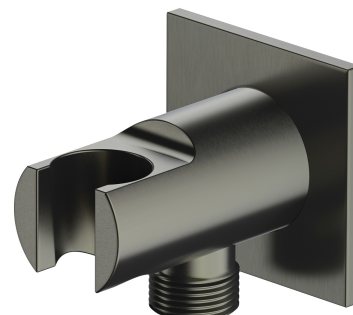

## SHOWER ELBOW | shower elbow

---

Finish: brushed anthracite (AT)

## Technologies

---

The product is coated using the advanced PVD technology which guarantees the highest possible durability and facilitates cleaning.

The product is made of high quality A-grade brass.

## Flow characteristics

---

- working pressure 1-5 bar

## Specification

---

- brass
- with a hand shower bracket
- rosette dimensions: 6 x 6 cm
- distance from the wall 7 cm