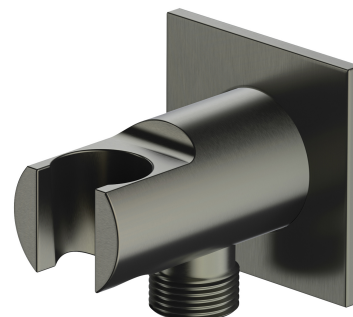

## SHOWER ELBOW | shower elbow

---

Finish: brushed anthracite (AT)

## Technologies

---

The product is coated using the advanced PVD technology which guarantees the highest possible durability and facilitates cleaning.

The product is made of high quality A-grade brass.

## Flow characteristics

---

- working pressure 1-5 bar

## Specification

---

- brass
- with a hand shower bracket
- rosette dimensions: 6 x 6 cm
- distance from the wall 7 cm