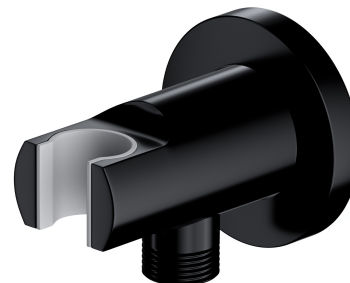

## SHOWER ELBOW | shower elbow

---

Finish: semi-matt black (BLH)

## Technologies

---

The product is made of high quality A-grade brass.

## Specification

---

- brass
- with a hand shower bracket
- rosette dimensions:  $\varnothing 6$  cm, distance from the wall: 7 cm
- protective insert