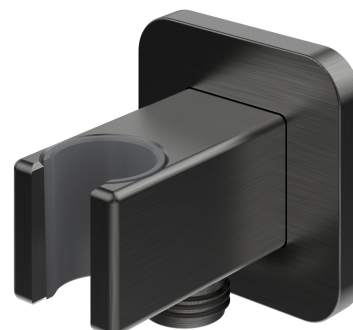

SHOWER ELBOW | shower elbow

Finish: brushed graphite (GR)

Certificates: Polish Hygienic Certificate PZH

Technologies

The product is made of high quality A-grade brass.

Flow characteristics

- working pressure 1-5 bar

Specification

- brass
- with a hand shower bracket
- rosette dimensions: 6 x 6 cm, distance from the wall: 6.6 cm
- protective insert