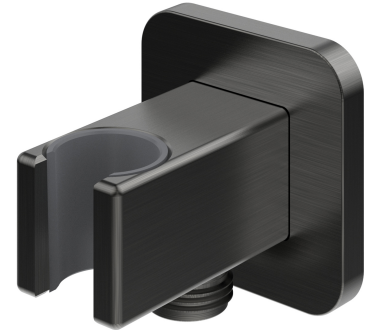

## SHOWER ELBOW | shower elbow

---

Finish: graphite (GR)

Certificates: Polish Hygienic Certificate PZH

## Technologies

---

The product is made of high quality A-grade brass.

## Flow characteristics

---

- working pressure 1-5 bar

## Specification

---

- brass
- with a hand shower bracket
- rosette dimensions: 6 x 6 cm, distance from the wall: 6.6 cm
- protective insert