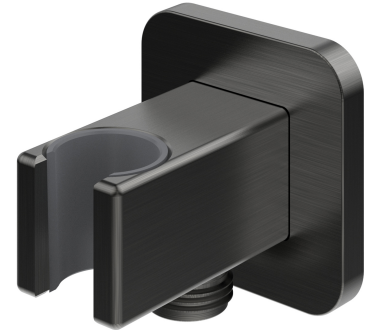

## SHOWER ELBOW | shower elbow

---

Finish: brushed graphite (GR)

Certificates: Polish Hygienic Certificate PZH

## Technologies

---

The product is made of high quality A-grade brass.

## Flow characteristics

---

- working pressure 1-5 bar

## Specification

---

- brass
- with a hand shower bracket
- rosette dimensions: 6 x 6 cm, distance from the wall: 6.6 cm
- protective insert