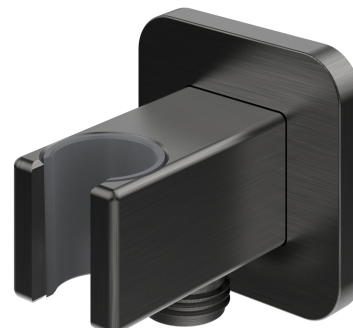

## SHOWER ELBOW | shower elbow

---

Finish: graphite (GR)

Certificates: Polish Hygienic Certificate PZH

## Technologies

---

The product is made of high quality A-grade brass.

## Flow characteristics

---

- working pressure 1-5 bar

## Specification

---

- brass
- with a hand shower bracket
- rosette dimensions: 6 x 6 cm, distance from the wall: 6.6 cm
- protective insert