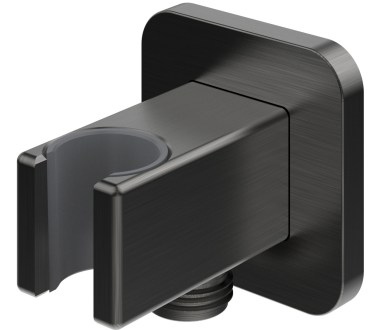

SHOWER ELBOW | shower elbow

Finish: brushed graphite (GR)

Certificates: Polish Hygienic Certificate PZH

Technologies

The product is made of high quality A-grade brass.

Flow characteristics

- working pressure 1-5 bar

Specification

- brass
- with a hand shower bracket
- rosette dimensions: 6 x 6 cm, distance from the wall: 6.6 cm
- protective insert