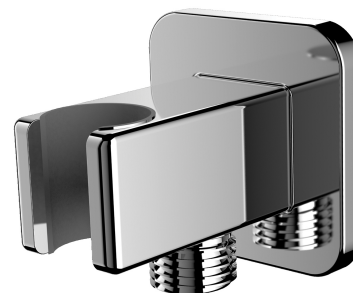

SHOWER ELBOW | shower elbow

Finish: polished chrome (CR)

Certificates: Polish Hygienic Certificate PZH

Technologies

The product is made of high quality A-grade brass.

Flow characteristics

- working pressure 1-5 bar

Specification

- brass
- with a hand shower bracket
- rosette dimensions: 6 x 6 cm, distance from the wall: 6.6 cm
- protective insert