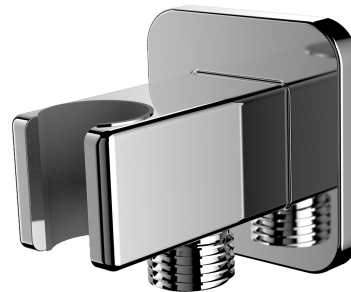

## SHOWER ELBOW | shower elbow

---

Finish: polished chrome (CR)

Certificates: Polish Hygienic Certificate PZH

## Technologies

---

The product is made of high quality A-grade brass.

## Flow characteristics

---

- working pressure 1-5 bar

## Specification

---

- brass
- with a hand shower bracket
- rosette dimensions: 6 x 6 cm, distance from the wall: 6.6 cm
- protective insert