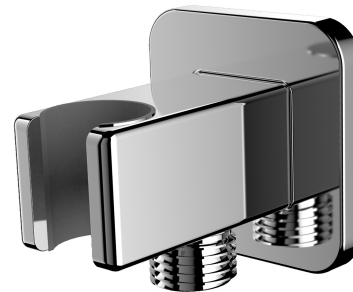

SHOWER ELBOW | shower elbow

Finish: chrome (CR)

Certificates: Polish Hygienic Certificate PZH

Technologies

The product is made of high quality A-grade brass.

Flow characteristics

- working pressure 1-5 bar

Specification

- brass
- with a hand shower bracket
- rosette dimensions: 6 x 6 cm, distance from the wall: 6.6 cm
- protective insert