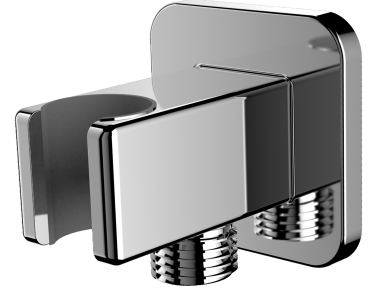

## SHOWER ELBOW | shower elbow

---

Finish: polished chrome (CR)

Certificates: Polish Hygienic Certificate PZH

## Technologies

---

The product is made of high quality A-grade brass.

## Flow characteristics

---

- working pressure 1-5 bar

## Specification

---

- brass
- with a hand shower bracket
- rosette dimensions: 6 x 6 cm, distance from the wall: 6.6 cm
- protective insert