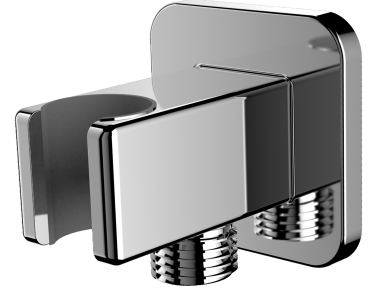

SHOWER ELBOW | shower elbow

Finish: polished chrome (CR)

Certificates: Polish Hygienic Certificate PZH

Technologies

The product is made of high quality A-grade brass.

Flow characteristics

- working pressure 1-5 bar

Specification

- brass
- with a hand shower bracket
- rosette dimensions: 6 x 6 cm, distance from the wall: 6.6 cm
- protective insert