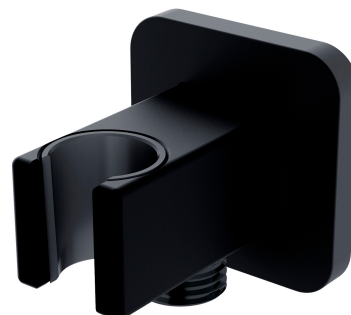

## SHOWER ELBOW | shower elbow

---

Finish: matt black (BLM)

Certificates: Polish Hygienic Certificate PZH

## Technologies

---

The product is made of high quality A-grade brass.

## Specification

---

- brass
- with a hand shower bracket
- rosette dimensions: 6 x 6 cm, distance from the wall: 6.6 cm
- protective insert