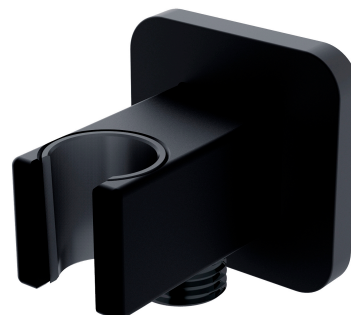

SHOWER ELBOW | shower elbow

Finish: matt black (BLM)

Certificates: Polish Hygienic Certificate PZH

Technologies

The product is made of high quality A-grade brass.

Flow characteristics

- working pressure 1-5 bar

Specification

- brass
- with a hand shower bracket
- rosette dimensions: 6 x 6 cm, distance from the wall: 6.6 cm
- protective insert