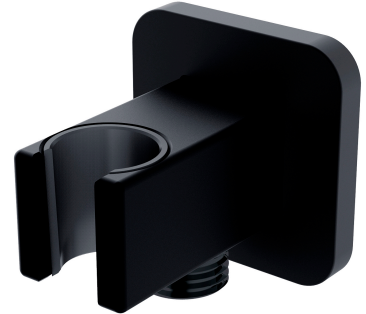

## SHOWER ELBOW | shower elbow

---

Finish: matt black (BLM)

Certificates: Polish Hygienic Certificate PZH

## Technologies

---

The product is made of high quality A-grade brass.

## Specification

---

- brass
- with a hand shower bracket
- rosette dimensions: 6 x 6 cm, distance from the wall: 6.6 cm
- protective insert