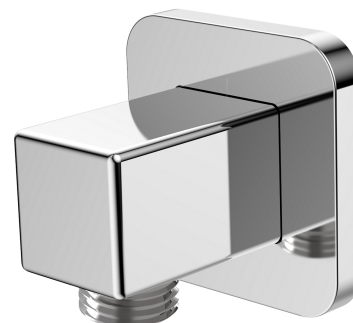

SHOWER ELBOW | shower elbow

Finish: polished chrome (CR)

Technologies

The product is made of high quality A-grade brass.

Flow characteristics

- working pressure 1-5 bar

Specification

- brass
- rosette dimensions: 6 x 6 cm, distance from the wall: 5.5 cm