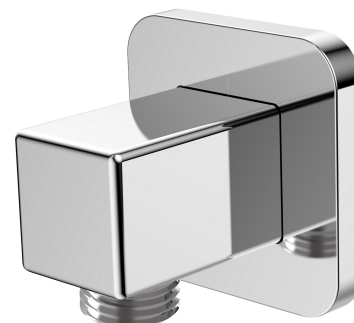

SHOWER ELBOW | shower elbow

Finish: chrome (CR)

Technologies

The product is made of high quality A-grade brass.

Flow characteristics

- working pressure 1-5 bar

Specification

- brass
- rosette dimensions: 6 x 6 cm, distance from the wall: 5.5 cm