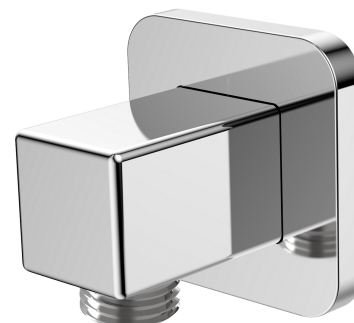

## SHOWER ELBOW | shower elbow

---

Finish: polished chrome (CR)

## Technologies

---

The product is made of high quality A-grade brass.

## Flow characteristics

---

- working pressure 1-5 bar

## Specification

---

- brass
- rosette dimensions: 6 x 6 cm, distance from the wall: 5.5 cm