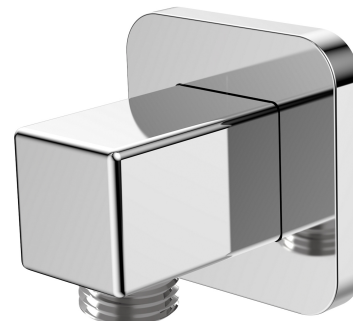

SHOWER ELBOW | shower elbow

Finish: polished chrome (CR)

Technologies

The product is made of high quality A-grade brass.

Flow characteristics

- working pressure 1-5 bar

Specification

- brass
- rosette dimensions: 6 x 6 cm, distance from the wall: 5.5 cm