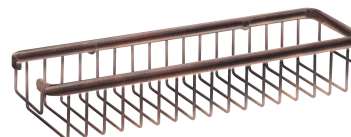

UNI | shower basket, 36 x 7 x 11 cm

Finish: antique copper (ORB)

Universal form of the product allows it to be easily combined with products from other collections of bathroom accessories.

Antique copper is an expressive finishing in a red-brown shade, with brushed texture and vintage character.

Technologies

The product is made of high quality A-grade brass.

Specification

- brass
- width: 36 cm, height: 7 cm, distance from the wall: 11 cm