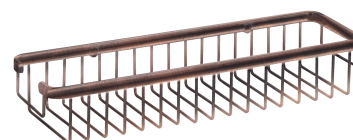

UNI | shower basket, 36 x 7 x 11 cm

Finish: brushed antique copper (ORB)

Universal form of the product allows it to be easily combined with products from other collections of bathroom accessories.

Antique copper is an expressive finishing in a red-brown shade, with brushed texture and vintage character.

Technologies

The product is made of high quality A-grade brass.

Specification

- brass
- width: 36 cm, height: 7 cm, distance from the wall: 11 cm