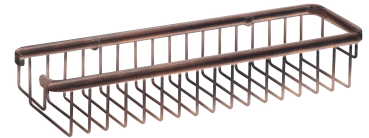

UNI | shower basket, 36 x 7 x 11 cm

Finish: brushed antique copper (ORB)

Universal form of the product allows it to be easily combined with products from other collections of bathroom accessories.

Antique copper is an expressive finishing in a red-brown shade, with brushed texture and vintage character.

Technologies

The product is made of high quality A-grade brass.

Specification

- brass
- width: 36 cm, height: 7 cm, distance from the wall: 11 cm