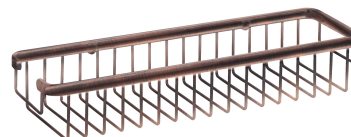

UNI | shower basket, 36 x 7 x 11 cm

Finish: brushed antique copper (ORB)

Universal form of the product allows it to be easily combined with products from other collections of bathroom accessories.

Antique copper is an expressive finishing in a red-brown shade, with brushed texture and vintage character.

Technologies

The product is made of high quality A-grade brass.

Specification

- brass
- width: 36 cm, height: 7 cm, distance from the wall: 11 cm