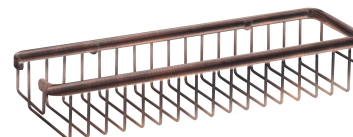

UNI | shower basket, 36 x 7 x 11 cm

Finish: brushed antique copper (ORB)

Universal form of the product allows it to be easily combined with products from other collections of bathroom accessories.

Antique copper is an expressive finishing in a red-brown shade, with brushed texture and vintage character.

Technologies

The product is made of high quality A-grade brass.

Specification

- brass
- width: 36 cm, height: 7 cm, distance from the wall: 11 cm