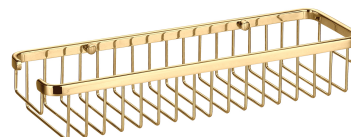

UNI | shower basket, 36 x 7 x 11 cm

Finish: polished gold (GL)

Universal form of the product allows it to be easily combined with products from other collections of bathroom accessories.

Gold is a noble finishing in an elegant, light shade and a perfectly smooth and shiny surface.

Technologies

The product is coated using the advanced PVD technology which guarantees the highest possible durability and facilitates cleaning.

Specification

- brass
- width: 36 cm, height: 7 cm, distance from the wall: 11 cm