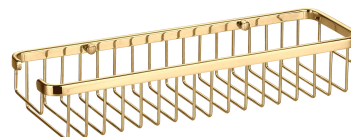

## UNI | shower basket, 36 x 7 x 11 cm

---

Finish: gold (GL)

Universal form of the product allows it to be easily combined with products from other collections of bathroom accessories.

Gold is a noble finishing in an elegant, light shade and a perfectly smooth and shiny surface.

## Specification

---

- brass
- width: 36 cm, height: 7 cm, distance from the wall: 11 cm