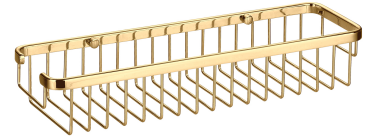

UNI | shower basket, 36 x 7 x 11 cm

Finish: polished gold (GL)

Universal form of the product allows it to be easily combined with products from other collections of bathroom accessories.

Gold is a noble finishing in an elegant, light shade and a perfectly smooth and shiny surface. The product is coated using the advanced PVD technology.

Technologies

The product is coated using the advanced PVD technology which guarantees the highest possible durability and facilitates cleaning.

Specification

- brass
- width: 36 cm, height: 7 cm, distance from the wall: 11 cm