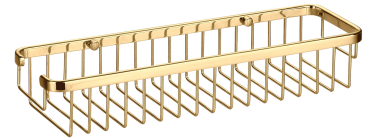

## UNI | shower basket, 36 x 7 x 11 cm

---

Finish: polished gold (GL)

Universal form of the product allows it to be easily combined with products from other collections of bathroom accessories.

Gold is a noble finishing in an elegant, light shade and a perfectly smooth and shiny surface. The product is coated using the advanced PVD technology.

## Specification

---

- brass
- width: 36 cm, height: 7 cm, distance from the wall: 11 cm