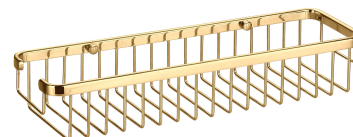

UNI | shower basket, 36 x 7 x 11 cm

Finish: gold (GL)

Universal form of the product allows it to be easily combined with products from other collections of bathroom accessories.

Gold is a noble finishing in an elegant, light shade and a perfectly smooth and shiny surface.

Specification

- brass
- width: 36 cm, height: 7 cm, distance from the wall: 11 cm